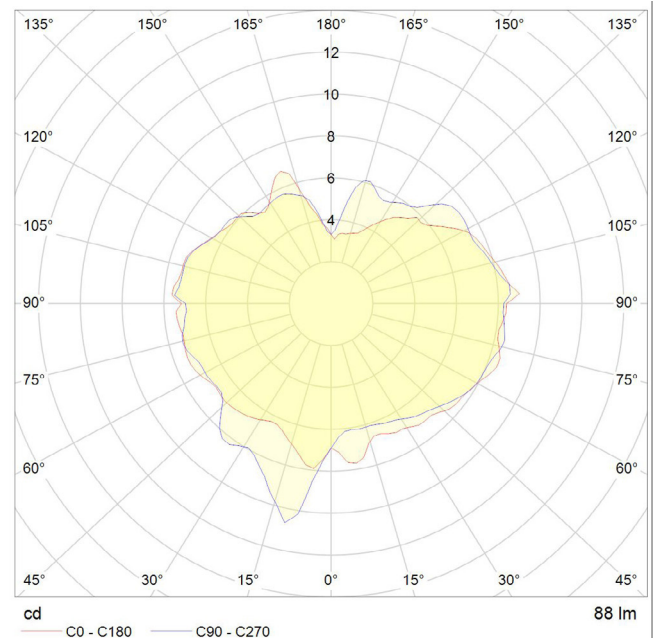

POLAR DIAGRAM

DIMMING

Dimmable: Yes, in-line dimmer included.
Dimming type: Trailing edge

EAN CODES: OAK (EU): 5060400153671
OAK (UK): 5060400153749
WALNUT (EU): 5060400153718
WALNUT (UK): 5060400153763

IES/LDT FILE: Available upon request.