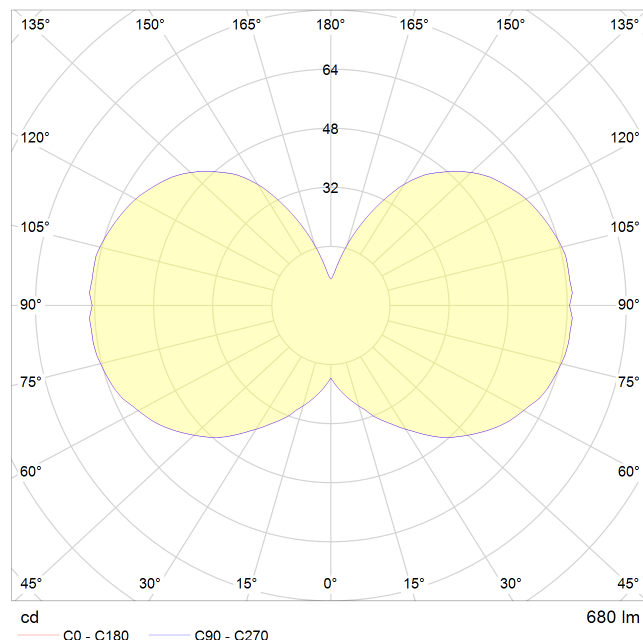

POLAR DIAGRAM

DIMMING

Dimmable: Yes, in-line dimmer included.
Dimming type: Trailing edge

EAN CODES: OAK (EU): 5060400153657
OAK (UK): 5060400153732
WALNUT (EU): 5060400153695
WALNUT (UK): 5060400153756

IES/LDT FILE: Available upon request.