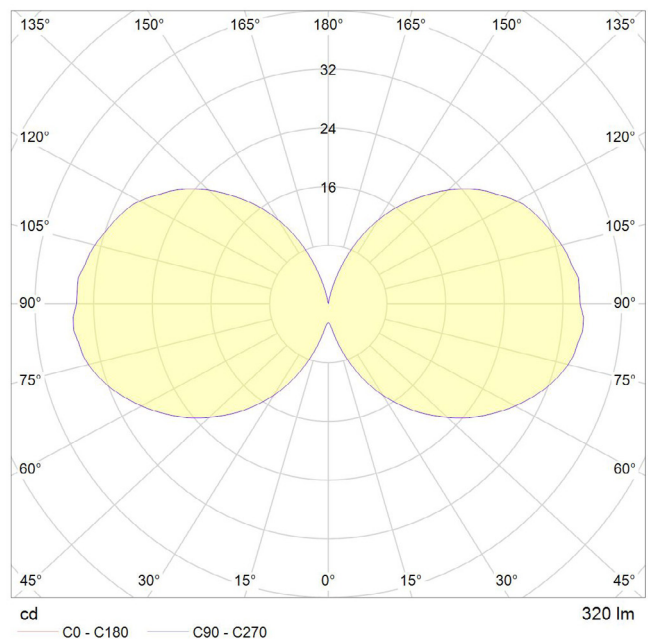

4 WATT | 360 LUMENS | 2500K

Classic, smooth dimmable LED filament lamp. This lamp uses 4 Watts of power and achieves 360 Lumens at a CRI of 95. It has an IP54 rating.

LAMP

Shape: C11
Materials: Brass cap, glass
Finish: Clear
Beam angle: 360°
Base: E12
Weight: 0.035 lbs
Working temperature: -5C to 40C
Warm up time: Instant
Warranty: 3 years
Input Voltage: 110V-120V
Glare control: We use up to 8 LED filaments in our lamps. This, together with a thicker phosphor coating, reduces and controls glare, resulting in an even, more comfortable light.

PERFORMANCE

CRI (colour rendering index)	95
Lamp lumen output	360
Luminaire circuits per watt (LM/W)	80
Lifetime (TM-21) (hours)	30,000
Colour Temperature	2500K
Power factor	0.9

POLAR DIAGRAM

DIMMING

Dimmable: Yes
Dimming type: Trailing edge
Recommended US Dimmer: Lutron - Diva DVVELV-300P-XX
 (X denotes faceplate color)

A full list of compatible dimmers is available on request.

OUTER CARTON

Pc/ Ctn: 100
Gross weight: 6.83 lbs
Length: 16.4in
Width: 8.7in
Height: 8.2in

IES/LDT FILE

Available upon request.

EAN US: 5060400151219