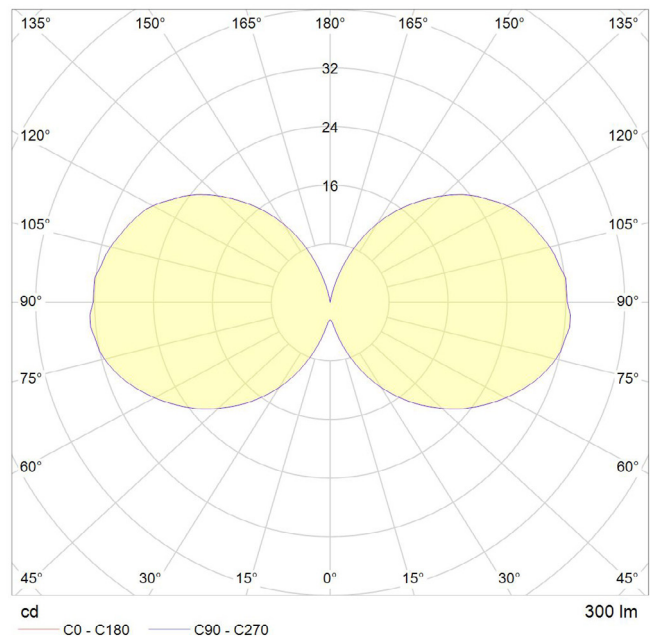

3 WATT | 300 LUMENS | 2500K

Classic, smooth dimmable LED filament lamp. This lamp uses 3 Watts of power and achieves 300 Lumens at a CRI of 95. It has an IP54 rating.

LAMP

Shape: A19
Materials: Brass cap, glass
Finish: Clear
Beam angle: 360°
Base: E26
Weight: 0.094 lbs
Working temperature: -5C to 40C
Warm up time: Instant
Warranty: 3 years
Input Voltage: 110V-120V
Glare control: We use up to 8 LED filaments in our lamps. This, together with a thicker phosphor coating, reduces and controls glare, resulting in an even, more comfortable light.

PERFORMANCE

CRI (colour rendering index)	95
Lamp lumen output	300
Luminaire circuits per watt (LM/W)	100
Lifetime (TM-21) (hours)	30,000
Colour Temperature	2500K
Power factor	0.9

POLAR DIAGRAM

DIMMING

Dimmable: Yes
Dimming type: Trailing edge
Recommended US Dimmer: Lutron - Diva DVELV-300P-XX
 (X denotes faceplate color)

A full list of compatible dimmers is available on request.

OUTER CARTON

Pc/ Ctn: 100
Gross weight: 14.33 lbs
Length: 26.8 in
Width: 14.0in
Height: 11.0in

IES/LDT FILE

Available upon request.

EAN US: 5060400151257