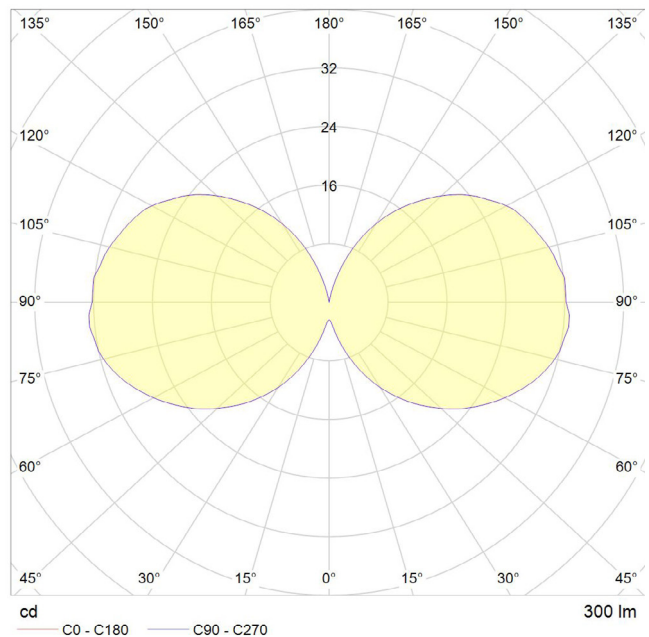

## LAMP

**Shape:** A60  
**Materials:** Brass cap, glass  
**Finish:** Clear  
**Beam angle:** 360°  
**Base:** E27  
**Weight:** 0.043 kg  
**Working temperature:** -5C to 40C  
**Warm up time:** Instant  
**Warranty:** 3 years  
**Input Voltage:** 220V-240V  
**Glare control:** We use up to 8 LED filaments in our lamps. This, together with a thicker phosphor coating, reduces and controls glare, resulting in an even, more comfortable light.

## PERFORMANCE

CRI (colour rendering index)	95
Lamp lumen output	300
Luminaire circuits per watt (LM/W)	100
Lifetime (TM-21) (hours)	30,000
Colour Temperature	2500K
Power factor	0.9

## POLAR DIAGRAM

## OUTER CARTON

**Pc/ Ctn:** 100  
**Gross weight:** 6.5kg  
**Length:** 63cm  
**Width:** 36cm  
**Height:** 28cm