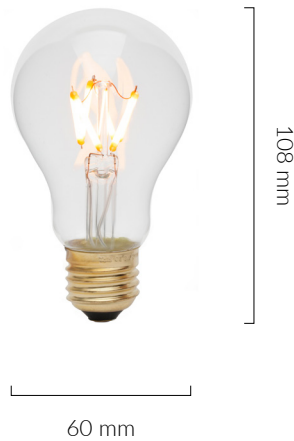

3 WATT | 300 LUMENS | 2500K

*Classic, smooth dimmable LED filament lamp. This lamp uses 3 Watts of power and achieves 300 Lumens at a CRI of 95. It has an IP54 rating.*

## LAMP

**Shape:** A60  
**Materials:** Brass cap, glass  
**Finish:** Clear  
**Beam angle:** 360°  
**Base:** E27  
**Weight:** 0.043 kg  
**Working temperature:** -5C to 40C  
**Warm up time:** Instant  
**Warranty:** 3 years  
**Input Voltage:** 220V-240V  
**Glare control:** We use up to 8 LED filaments in our lamps. This, together with a thicker phosphor coating, reduces and controls glare, resulting in an even, more comfortable light.

## PERFORMANCE

CRI (colour rendering index)	95
Lamp lumen output	300
Luminaire circuits per watt (LM/W)	100
Lifetime (TM-21) (hours)	30,000
Colour Temperature	2500K
Power factor	0.9