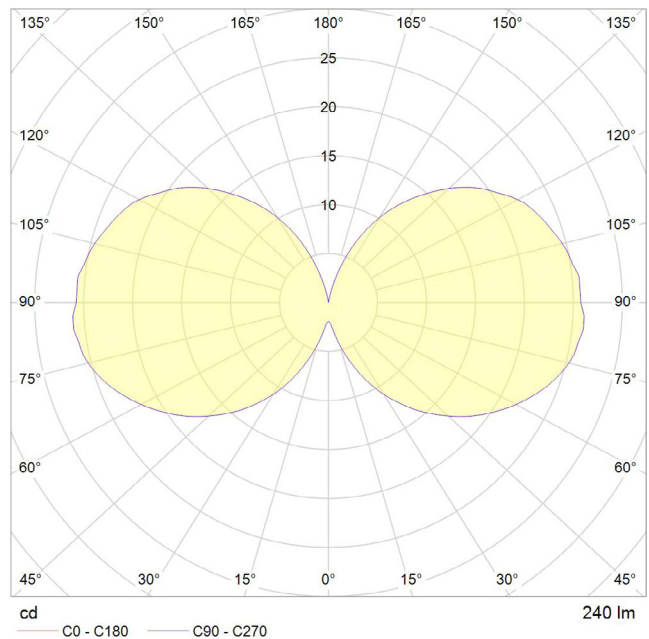

3 WATT | 240 LUMENS | 2200K

Classic, smooth dimmable LED filament lamp. This lamp uses 3 Watts of power and achieves 240 Lumens at a CRI of 95. It has an IP54 rating.

LAMP

Shape: T38
Materials: Brass cap, glass
Finish: Iron tinted
Beam angle: 360°
Base: E27
Weight: 0.03 kg
Working temperature: -5C to 40C
Warm up time: Instant
Warranty: 3 years
Input Voltage: 220V-240V
Glare control: We use up to 8 LED filaments in our lamps. This, together with a thicker phosphor coating, reduces and controls glare, resulting in an even, more comfortable light.

PERFORMANCE

CRI (colour rendering index)	95
Lamp lumen output	240
Luminaire circuits per watt (LM/W)	80
Lifetime (TM-21) (hours)	30,000
Colour Temperature	2200K
Power factor	0.9

POLAR DIAGRAM

DIMMING

Dimmable: Yes
Dimming type: Trailing edge
Recommended EU Dimmer: Varilight - V-pro JXP401
 (X denotes faceplate color)

A full list of compatible dimmers is available on request.

OUTER CARTON

Pc/ Ctn: 100
Gross weight: 0.35kg
Length: 48cm
Width: 25cm
Height: 25cm

IES/LDT FILE

Available upon request.

EAN UK: 5060400150960