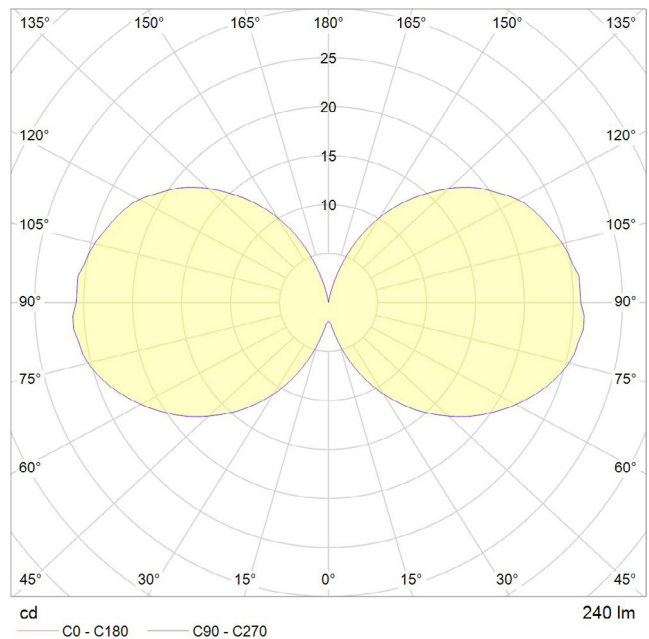

POLAR DIAGRAM

OUTER CARTON

Pc/ Ctn: 100

Gross weight: 0.35kg

Length: 48cm

Width: 25cm

Height: 25cm

IES/LDT FILE

Available upon request.

EAN UK: 5060400150960