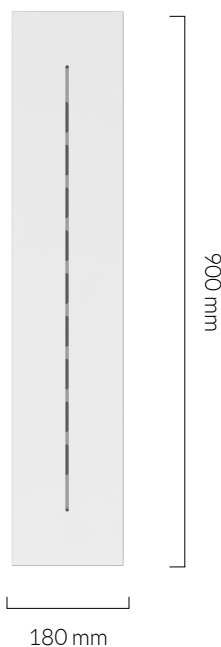

6 WATT | 480 LUMENS | 2200K

Decorative, smooth dimmable LED filament lamp. This lamp uses 6 Watts of power and achieves 480 Lumens at a CRI of 95. It has an IP54 rating.

LAMP

Shape: G125
Materials: Brass cap, glass
Finish: Iron tinted
Beam angle: 360°
Base: E27
Weight: 0.114 kg
Working temperature: -5C to 40C
Warm up time: Instant
Warranty: 3 years
Input Voltage: 220V-240V
Glare control: We use up to 8 LED filaments in our lamps. This, together with a thicker phosphor coating, reduces and controls glare, resulting in an even, more comfortable light.

FIXTURE

Type: Pendant
Materials: Walnut & Brass
Finish: Laquered & Brushed
Ceiling rose dimensions: 80mm x 25mm
Lampholder: E27
Weight: 0.403 kg
Warranty: 1 year
Input Voltage: 220-240V
Cord: 3 metre cord, Black fabric covered silicone
Luminaire: Class II
Wattage: Max 60 W

IP20

LINEAR CEILING PLATE

tala®

SKU: POD-PLATE-LINE-NP-UK-01

Powder coated, steel ceiling plate that fits four ceiling roses in a uniform row. Securely hooks cords into position, ensuring consistent spacing between each light.

FIXTURE

Type: Ceiling Plate
Materials: Steel
Finish: Matte white, powder coated
Warranty: 1 years
Weight: 3.313 kg
Length: 900mm
Width: 180mm
Height: 20mm

BEST PAIRED WITH

1. Porcelain Range Bulbs
2. Feature Collection Bulbs
3. Graphite Pendant