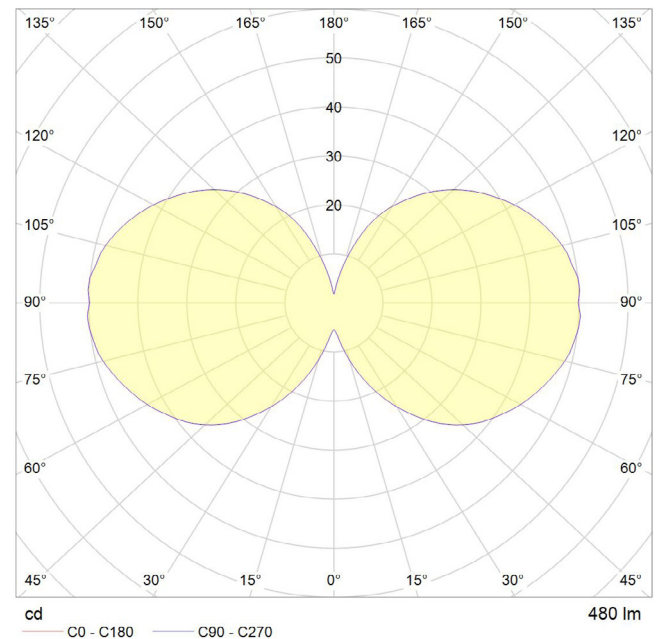

POLAR DIAGRAM

DIMMING

Dimmable: Yes
Dimming type: Trailing edge
Recommended EU Dimmer: Varilight - V-pro JXP401
(X denotes faceplate color)

A full list of compatible dimmers is available on request.

OUTER CARTON

Pc/ Ctn: 20
Gross weight: 4.3Kg
Length: 68cm
Width: 28cm
Height: 42cm

IES/LDT FILE

Available upon request.

EAN UK: 5060400151110