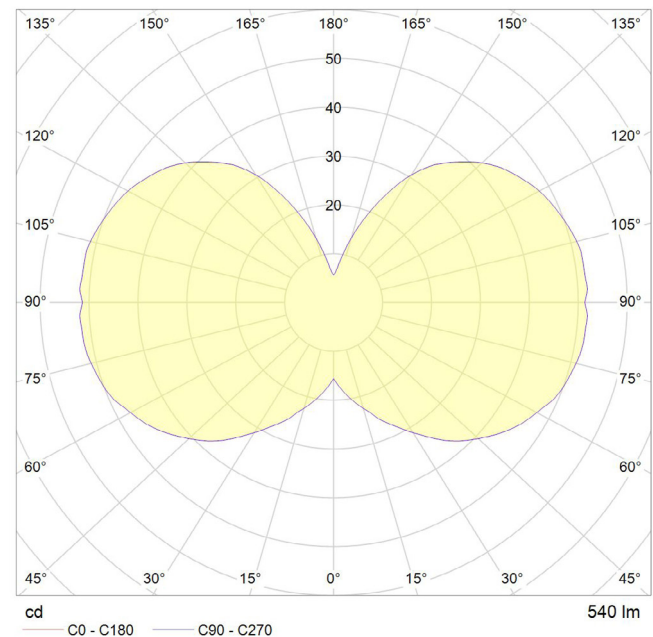

POLAR DIAGRAM

DIMMING

Dimmable: Yes
Dimming type: Trailing edge
Recommended US Dimmer: Lutron - Diva DVELV-300P-XX
(X denotes faceplate color)

A full list of compatible dimmers is available on request.

OUTER CARTON

Pc/ Ctn: 20
Gross weight: 9.48lbs
Length: 26.8in
Width: 11.0in
Height: 16.5in

IES/LDT FILE

Available upon request.

EAN US: 5060400150274