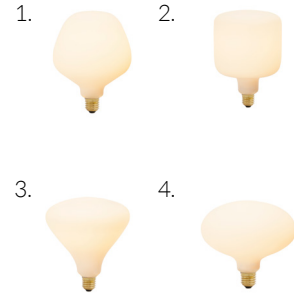

BEST PAIRED WITH

1. Enno / Noma / Oblo / Oval

OUTER CARTON

Pc/ Ctn: 9
Gross weight: 11.9 lbs
Length: 15.0in
Width: 15.0in
Height: 8.3in

EAN US: 5060400150571