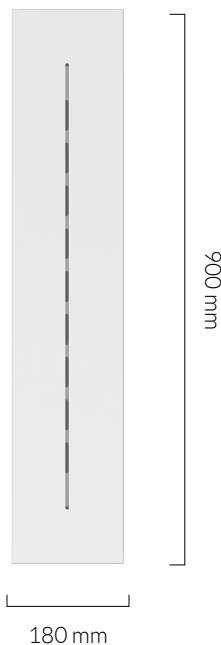

6 WATT | 540 LUMENS | 2700K

Smooth dimmable LED filament lamp made of mouth-blown glass. This lamp uses 6 Watts of power and achieves 540 Lumens at a CRI of 95. It has an IP54 rating.

LAMP

Shape: G125
Materials: Brass cap, matte white glass
Finish: Matte porcelain
Beam angle: 360°
Base: E27
Weight: 0.114 kg
Working temperature: -5C to 40C
Warm up time: Instant
Warranty: 3 years
Input Voltage: 220V-240V
Glare control: We use up to 8 LED filaments in our lamps. This, together with a thicker phosphor coating, reduces and controls glare, resulting in an even, more comfortable light.

FIXTURE

Type: Pendant

Materials: Anodised aluminium

Finish: Anodised

Ceiling rose dimensions: 80mm x 25mm

Lampholder: E27

Weight: 0.307 kg

Warranty: 1 year

Length: 22cm

Width: 44cm

Height: 23.5cm

EAN UK: 5060400150564

IP20

LINEAR CEILING PLATE

tala®

SKU: POD-PLATE-LINE-NP-UK-01

Powder coated, steel ceiling plate that fits four ceiling roses in a uniform row. Securely hooks cords into position, ensuring consistent spacing between each light.

FIXTURE

Type: Ceiling Plate
Materials: Steel
Finish: Matte white, powder coated
Warranty: 1 years
Weight: 3.313 kg
Length: 900mm
Width: 180mm
Height: 20mm