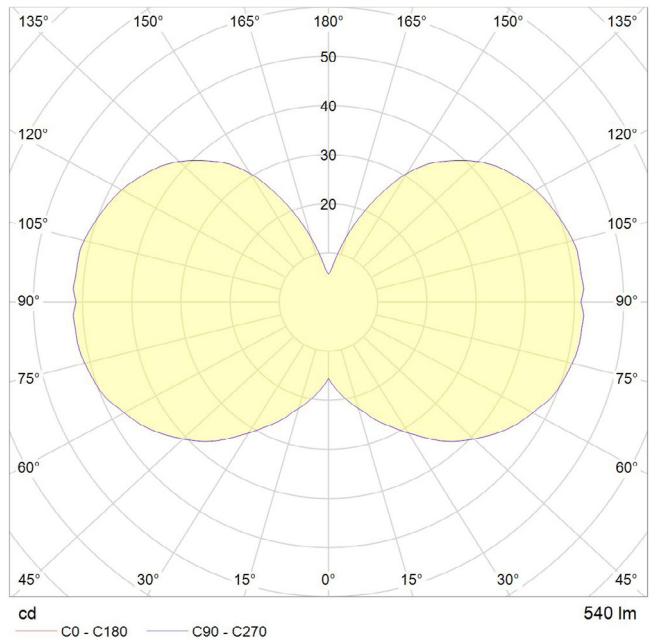

POLAR DIAGRAM

DIMMING

Dimmable: Yes
Dimming type: Trailing edge
Recommended EU Dimmer: Varilight - V-pro JXP401
(X denotes faceplate color)

A full list of compatible dimmers is available on request.

OUTER CARTON

Pc/ Ctn: 20
Gross weight: 4.3kg
Length: 68cm
Width: 28cm
Height: 42cm

IES/LDT FILE

Available upon request.

EAN UK: 5060400150199