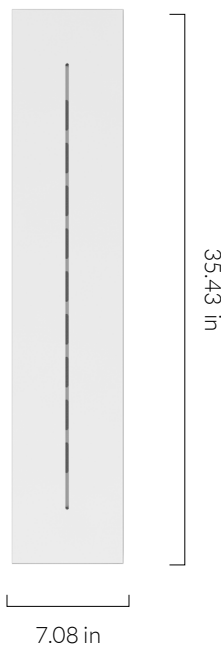

## FIXTURE

**Type:** Pendant  
**Materials:** Anodised aluminium  
**Finish:** Anodised  
**Ceiling rose dimensions:** 80mm x 25mm  
**Lampholder:** E26  
**Weight:** 0.675 lbs  
**Warranty:** 1 year  
**Input Voltage:** 110-120V  
**Cord:** 3 metre cord, Black fabric covered silicone  
**Luminaire:** Class II  
**Wattage:** Max 60 W

## OUTER CARTON

**Pc/ Ctn:** 9  
**Gross weight:** 11.9 lbs  
**Length:** 15.0in  
**Width:** 15.0in  
**Height:** 8.3in

EAN US: 5060400150571

# LINEAR CEILING PLATE

tala®

SKU: POD-PLATE-LINE-NP-US-01

*Powder-coated, steel ceiling plate that fits four ceiling roses in a uniform row. Securely hooks cords into position, ensuring consistent spacing between each light.*

## FIXTURE

**Type:** Ceiling Plate  
**Materials:** Steel  
**Finish:** Matte white, powder coated  
**Warranty:** 1 years  
**Weight:** 7.30 lbs  
**Length:** 35.43in  
**Width:** 7.09in  
**Height:** 0.79in