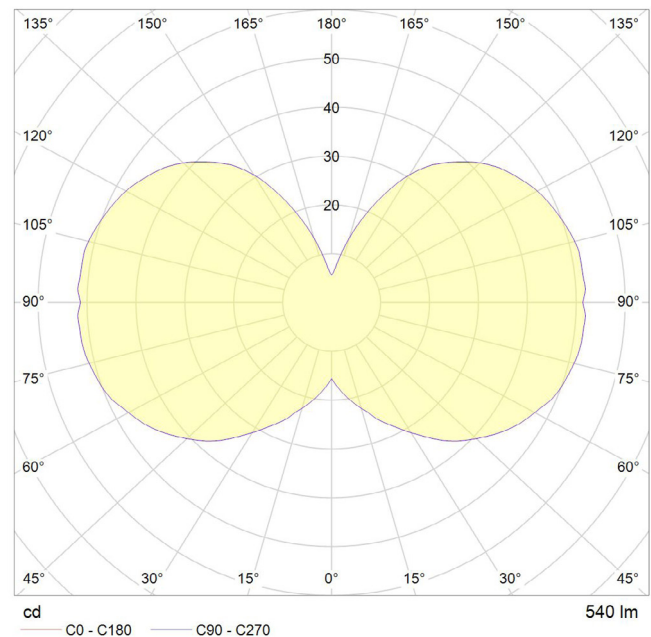

## LAMP

**Shape:** G25  
**Materials:** Brass cap, matte white glass  
**Finish:** Matte porcelain  
**Beam angle:** 360°  
**Base:** E26  
**Weight:** 0.152 lbs  
**Working temperature:** -5C to 40C  
**Warm up time:** Instant  
**Warranty:** 3 years  
**Input Voltage:** 110V-120V  
**Glare control:** We use up to 8 LED filaments in our lamps. This, together with a thicker phosphor coating, reduces and controls glare, resulting in an even, more comfortable light.

## PERFORMANCE

CRI (colour rendering index)	95
Lamp lumen output	540
Luminaire circuits per watt (LM/W)	90
Lifetime (TM-21) (hours)	30,000
Colour Temperature	2700K
Power factor	0.9

## POLAR DIAGRAM