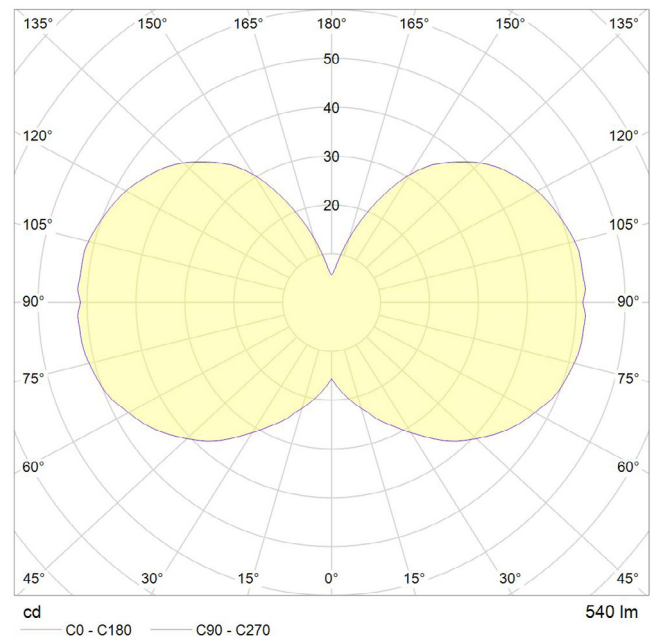

POLAR DIAGRAM

DIMMING

Dimmable: Yes
Dimming type: Trailing edge
Recommended EU Dimmer: Varilight - V-pro JXP401
(X denotes faceplate color)

A full list of compatible dimmers is available on request.

OUTER CARTON

Pc/ Ctn: 50
Gross weight: 6.1kg
Length: 46cm
Width: 46cm
Height: 30cm

IES/LDT FILE

Available upon request.

EAN UK: 5060400150182