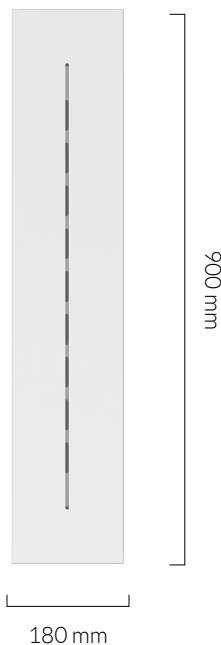

6 WATT | 540 LUMENS | 2700K

Smooth dimmable LED filament lamp made of mouth-blown glass. This lamp uses 6 Watts of power and achieves 540 Lumens at a CRI of 95. It has an IP54 rating.

LAMP

Shape: G80
Materials: Brass cap, matte white glass
Finish: Matte porcelain
Beam angle: 360°
Base: E27
Weight: 0.069 kg
Working temperature: -5C to 40C
Warm up time: Instant
Warranty: 3 years
Input Voltage: 220V-240V
Glare control: We use up to 8 LED filaments in our lamps. This, together with a thicker phosphor coating, reduces and controls glare, resulting in an even, more comfortable light.

FIXTURE

Type: Pendant
Materials: Anodised aluminium
Finish: Anodised
Ceiling rose dimensions: 80mm x 25mm
Lampholder: E27
Weight: 0.307 kg
Warranty: 1 year
Input Voltage: 220-240V
Cord: 3 metre cord, Black fabric covered silicone
Luminaire: Class II
Wattage: Max 60 W

LINEAR CEILING PLATE

tala®

SKU: POD-PLATE-LINE-NP-UK-01

Powder coated, steel ceiling plate that fits four ceiling roses in a uniform row. Securely hooks cords into position, ensuring consistent spacing between each light.

FIXTURE

Type: Ceiling Plate
Materials: Steel
Finish: Matte white, powder coated
Warranty: 1 years
Weight: 3.313 kg
Length: 900mm
Width: 180mm
Height: 20mm

BEST PAIRED WITH

1. Porcelain Range Bulbs
2. Feature Collection Bulbs
3. Graphite Pendant