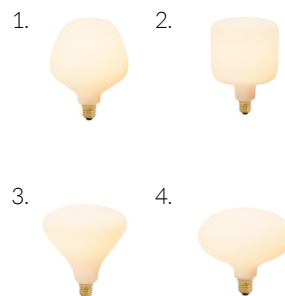

FIXTURE

Type: Pendant
Materials: Anodised aluminium
Finish: Anodised
Ceiling rose dimensions: 80mm x 25mm
Lampholder: E27
Weight: 0.307 kg
Warranty: 1 year
Input Voltage: 220-240V
Cord: 3 metre cord, Black fabric covered silicone
Luminaire: Class II
Wattage: Max 60 W

Dimmable: Yes

65 mm

40 mm

BEST PAIRED WITH

1. Enno / Noma / Oblo / Oval

OUTER CARTON

Pc/ Ctn: 8
Gross weight: 4.6kg
Length: 22cm
Width: 44cm
Height: 23.5cm

EAN UK: 5060400150564

LINEAR CEILING PLATE

tala®

SKU: POD-PLATE-LINE-NP-UK-01

Powder coated, steel ceiling plate that fits four ceiling roses in a uniform row. Securely hooks cords into position, ensuring consistent spacing between each light.

FIXTURE

Type: Ceiling Plate
Materials: Steel
Finish: Matte white, powder coated
Warranty: 1 years
Weight: 3.313 kg
Length: 900mm
Width: 180mm
Height: 20mm

BEST PAIRED WITH

1. Porcelain Range Bulbs
2. Feature Collection Bulbs
3. Graphite Pendant