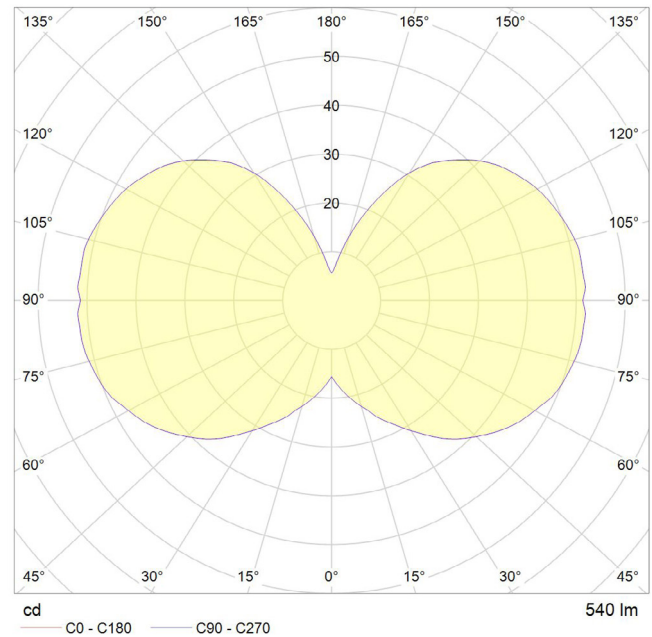

POLAR DIAGRAM

DIMMING

Dimmable: Yes
Dimming type: Trailing edge
Recommended US Dimmer: Lutron - Diva DVVELV-300P-XX
(X denotes faceplate color)

A full list of compatible dimmers is available on request.

OUTER CARTON

Pc/ Ctn: 20
Gross weight: 9.92lbs
Length: 28.7in
Width: 11.8in
Height: 13.4in

IES/LDT FILE

Available upon request.

EAN US: 5060400150311