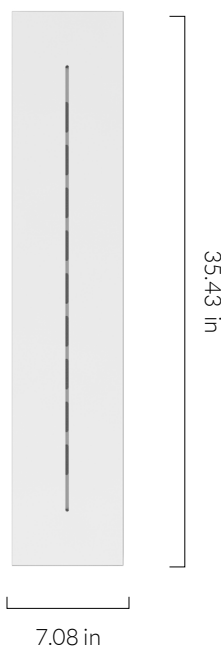

6 WATT | 540 LUMENS | 2700K

Smooth dimmable LED filament lamp made of mouth-blown glass. This lamp uses 6 Watts of power and achieves 540 Lumens at a CRI of 95. It has an IP54 rating.

LAMP

Shape: Custom
Materials: Brass cap, mouth-blown glass
Finish: Matte porcelain
Beam angle: 360°
Base: E26
Weight: 0.375 lbs
Working temperature: -5C to 40C
Warm up time: Instant
Warranty: 3 years
Input Voltage: 110V-120V
Glare control: We use up to 8 LED filaments in our lamps. This, together with a thicker phosphor coating, reduces and controls glare, resulting in an even, more comfortable light.

Dimmable: Yes

2.56 in

1.57 in

BEST PAIRED WITH

1. Enno / Noma / Oblo / Oval
2. Voronoi III

OUTER CARTON

Pc/ Ctn: 8
Gross weight: 12.78 lbs
Length: 15.0in
Width: 15.0in
Height: 8.3in

EAN US: 5060400152070

IP20

LINEAR CEILING PLATE

tala®

SKU: POD-PLATE-LINE-NP-US-01

Powder-coated, steel ceiling plate that fits four ceiling roses in a uniform row. Securely hooks cords into position, ensuring consistent spacing between each light.

FIXTURE

Type: Ceiling Plate
Materials: Steel
Finish: Matte white, powder coated
Warranty: 1 years
Weight: 7.30 lbs
Length: 35.43in
Width: 7.09in
Height: 0.79in

BEST PAIRED WITH

1. Porcelain Range Bulbs
2. Feature Collection Bulbs
3. Graphite Pendant