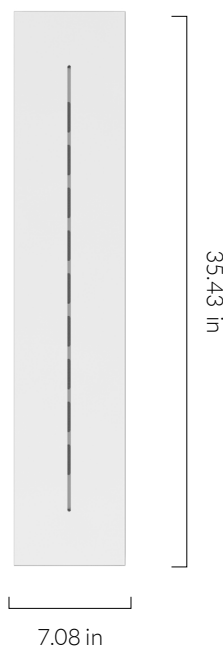

## POLAR DIAGRAM

## FIXTURE

**Type:** Pendant  
**Materials:** Oak & Brass  
**Finish:** Laquered & brushed  
**Ceiling rose dimensions:** 80mm x 25mm  
**Lampholder:** E26  
**Weight:** 0.888 lbs  
**Warranty:** 1 year  
**Input Voltage:** 110-120V  
**Cord:** 3 metre cord, Black fabric covered silicone  
**Luminaire:** Class II  
**Wattage:** Max 60 W

# LINEAR CEILING PLATE

tala®

SKU: POD-PLATE-LINE-NP-US-01

*Powder-coated, steel ceiling plate that fits four ceiling roses in a uniform row. Securely hooks cords into position, ensuring consistent spacing between each light.*

## FIXTURE

**Type:** Ceiling Plate  
**Materials:** Steel  
**Finish:** Matte white, powder coated  
**Warranty:** 1 years  
**Weight:** 7.30 lbs  
**Length:** 35.43in  
**Width:** 7.09in  
**Height:** 0.79in