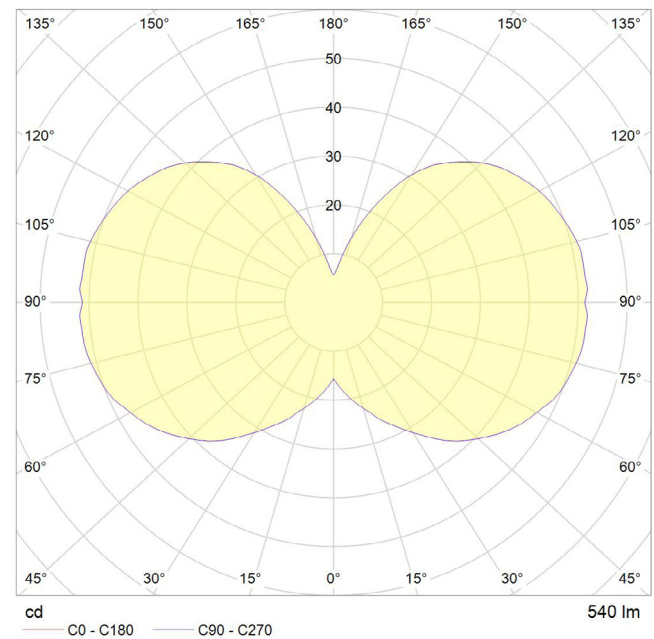

## LAMP

**Shape:** Custom  
**Materials:** Brass cap, mouth-blown glass  
**Finish:** Matte porcelain  
**Beam angle:** 360°  
**Base:** E26  
**Weight:** 0.375 lbs  
**Working temperature:** -5C to 40C  
**Warm up time:** Instant  
**Warranty:** 3 years  
**Input Voltage:** 110V-120V  
**Glare control:** We use up to 8 LED filaments in our lamps. This, together with a thicker phosphor coating, reduces and controls glare, resulting in an even, more comfortable light.

## PERFORMANCE

|                                    |        |
|------------------------------------|--------|
| CRI (colour rendering index)       | 95     |
| Lamp lumen output                  | 540    |
| Luminaire circuits per watt (LM/W) | 90     |
| Lifetime (TM-21) (hours)           | 30,000 |
| Colour Temperature                 | 2700K  |
| Power factor                       | 0.9    |

## POLAR DIAGRAM

## OUTER CARTON

**Pc/ Ctn:** 20  
**Gross weight:** 9.92lbs  
**Length:** 28.7in  
**Width:** 11.8in  
**Height:** 13.4in