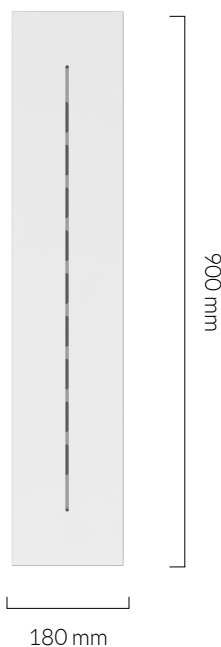

6 WATT | 540 LUMENS | 2700K

Smooth dimmable LED filament lamp made of mouth-blown glass. This lamp uses 6 Watts of power and achieves 540 Lumens at a CRI of 95. It has an IP54 rating.

LAMP

Shape: Custom
Materials: Brass cap, mouth-blown glass
Finish: Matte porcelain
Beam angle: 360°
Base: E27
Weight: 0.17 kg
Working temperature: -5C to 40C
Warm up time: Instant
Warranty: 3 years
Input Voltage: 220V-240V
Glare control: We use up to 8 LED filaments in our lamps. This, together with a thicker phosphor coating, reduces and controls glare, resulting in an even, more comfortable light.

FIXTURE

Type: Pendant
Materials: Oak & Brass
Finish: Laquered & Brushed
Ceiling rose dimensions: 80mm x 25mm
Lampholder: E27
Weight: 0.403 kg
Warranty: 1 year
Input Voltage: 220-240V
Cord: 3 metre cord, Black fabric covered silicone
Luminaire: Class II
Wattage: Max 60 W

Pc/ Ctn: 8
Gross weight: 5.7kg
Length: 33.5cm
Width: 33.5cm
Height: 23.5cm

EAN UK: 5060400151561

LINEAR CEILING PLATE

tala®

SKU: POD-PLATE-LINE-NP-UK-01

Powder coated, steel ceiling plate that fits four ceiling roses in a uniform row. Securely hooks cords into position, ensuring consistent spacing between each light.

FIXTURE

Type: Ceiling Plate
Materials: Steel
Finish: Matte white, powder coated
Warranty: 1 years
Weight: 3.313 kg
Length: 900mm
Width: 180mm
Height: 20mm

BEST PAIRED WITH

1. Porcelain Range Bulbs
2. Feature Collection Bulbs
3. Graphite Pendant