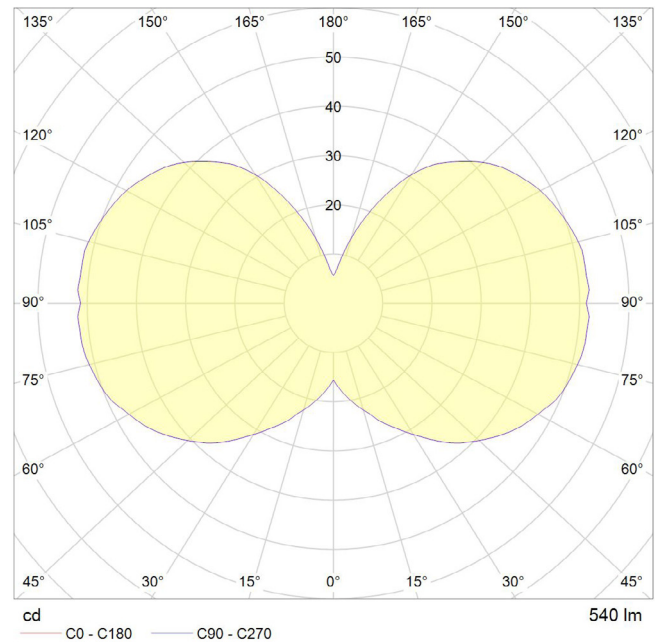

POLAR DIAGRAM

DIMMING

Dimmable: Yes
Dimming type: Trailing edge
Recommended EU Dimmer: Varilight - V-pro JXP401
(X denotes faceplate color)

A full list of compatible dimmers is available on request.

OUTER CARTON

Pc/ Ctn: 20
Gross weight: 4.5kg
Length: 73cm
Width: 30cm
Height: 32cm

IES/LDT FILE

Available upon request.

EAN UK: 5060400150236