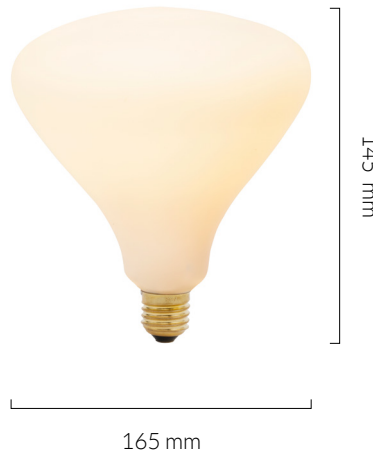

6 WATT | 540 LUMENS | 2700K

Smooth dimmable LED filament lamp made of mouth-blown glass. This lamp uses 6 Watts of power and achieves 540 Lumens at a CRI of 95. It has an IP54 rating.

LAMP

Shape: Custom
Materials: Brass cap, mouth-blown glass
Finish: Matte porcelain
Beam angle: 360°
Base: E27
Weight: 0.17 kg
Working temperature: -5C to 40C
Warm up time: Instant
Warranty: 3 years
Input Voltage: 220V-240V
Glare control: We use up to 8 LED filaments in our lamps. This, together with a thicker phosphor coating, reduces and controls glare, resulting in an even, more comfortable light.

BEST PAIRED WITH

1. Oak Pendant
2. Walnut Pendant
3. Brass Pendant
4. Graphite Pendant

PERFORMANCE

CRI (colour rendering index)	95
Lamp lumen output	540
Luminaire circuits per watt (LM/W)	90
Lifetime (TM-21) (hours)	30,000
Colour Temperature	2700K
Power factor	0.9

Pc/ Ctn: 20
Gross weight: 4.5kg
Length: 73cm
Width: 30cm
Height: 32cm

IES/LDT FILE

Available upon request.

EAN UK: 5060400150236

OAK KNUCKLE PENDANT

SKU: OAK-KP-01

tala®

FSC-certified hardwood pendant, fitted with a braided 3 metre black kink free cord that's easily adjusted by hand. Complete with ceiling rose as standard.

FIXTURE

Type: Pendant
Materials: Oak & Brass
Finish: Laquered & Brushed
Ceiling rose dimensions: 80mm x 25mm
Lampholder: E27
Weight: 0.403 kg
Warranty: 1 year
Input Voltage: 220-240V
Cord: 3 metre cord, Black fabric covered silicone
Luminaire: Class II
Wattage: Max 60 W