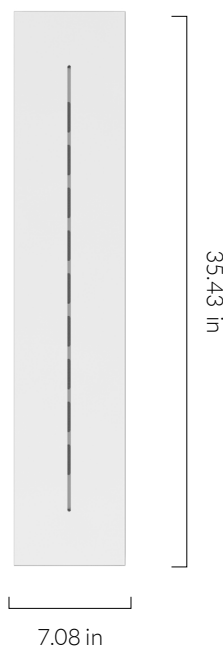

6 WATT | 540 LUMENS | 2700K

Smooth dimmable LED filament lamp made of mouth-blown glass. This lamp uses 6 Watts of power and achieves 540 Lumens at a CRI of 95. It has an IP54 rating.

LAMP

Shape: Custom
Materials: Brass cap, mouth-blown glass
Finish: Matte porcelain
Beam angle: 360°
Base: E26
Weight: 0.373 lbs
Working temperature: -5C to 40C
Warm up time: Instant
Warranty: 3 years
Input Voltage: 110V-120V
Glare control: We use up to 8 LED filaments in our lamps. This, together with a thicker phosphor coating, reduces and controls glare, resulting in an even, more comfortable light.

Fully milled, solid brass pendant with high sheen polished finish. Fitted with a braided 3 metre black kink free cord, that's easily adjusted by hand. Complete with ceiling rose as standard.

FIXTURE

Type: Pendant
Materials: Brass
Finish: Polished
Ceiling rose dimensions: 80mm x 25mm
Lampholder: E26
Weight: 0.855 lbs
Warranty: 1 year
Input Voltage: 110-120V
Cord: 3 metre cord, Black fabric covered silicone
Luminaire: Class II
Wattage: Max 60 W

Dimmable: Yes

BEST PAIRED WITH

1. Design collection bulbs
2. Feature collection bulbs

OUTER CARTON

Pc/ Ctn: 8
Gross weight: 11.9 lbs
Length: 15in
Width: 15in
Height: 8.3in

EAN US: 5060400151622

IP20

LINEAR CEILING PLATE

Type: Ceiling Plate
Materials: Steel
Finish: Matte white, powder coated
Warranty: 1 years
Weight: 7.30 lbs
Length: 35.43in
Width: 7.09in
Height: 0.79in

BEST PAIRED WITH

1. Porcelain Range Bulbs
2. Feature Collection Bulbs
3. Graphite Pendant