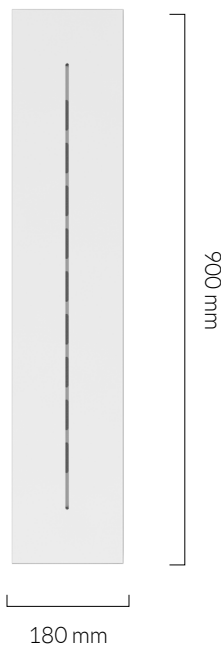

## POLAR DIAGRAM

## FIXTURE

**Type:** Pendant  
**Materials:** Brass  
**Finish:** High sheen  
**Ceiling rose dimensions:** 80mm x 25mm  
**Lampholder:** E27  
**Weight:** 0.388 kg  
**Warranty:** 1 year  
**Input Voltage:** 220-240V  
**Cord:** 3 metre cord, Black fabric covered silicone  
**Luminaire:** Class II  
**Wattage:** Max 60 W

# LINEAR CEILING PLATE

tala®

SKU: POD-PLATE-LINE-NP-UK-01

*Powder coated, steel ceiling plate that fits four ceiling roses in a uniform row. Securely hooks cords into position, ensuring consistent spacing between each light.*

## FIXTURE

**Type:** Ceiling Plate  
**Materials:** Steel  
**Finish:** Matte white, powder coated  
**Warranty:** 1 years  
**Weight:** 3.313 kg  
**Length:** 900mm  
**Width:** 180mm  
**Height:** 20mm