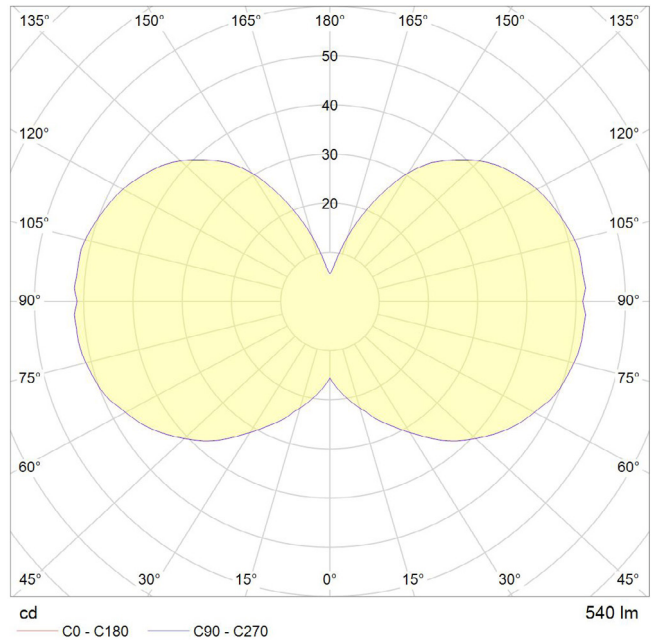

## LAMP

**Shape:** Custom  
**Materials:** Brass cap, mouth-blown glass  
**Finish:** Matte porcelain  
**Beam angle:** 360°  
**Base:** E27  
**Weight:** 0.169 kg  
**Working temperature:** -5C to 40C  
**Warm up time:** Instant  
**Warranty:** 3 years  
**Input Voltage:** 220V-240V  
**Glare control:** We use up to 8 LED filaments in our lamps. This, together with a thicker phosphor coating, reduces and controls glare, resulting in an even, more comfortable light.

## PERFORMANCE

CRI (colour rendering index)	95
Lamp lumen output	540
Luminaire circuits per watt (LM/W)	90
Lifetime (TM-21) (hours)	30,000
Colour Temperature	2700K
Power factor	0.9

## POLAR DIAGRAM

## OUTER CARTON

**Pc/ Ctn:** 20  
**Gross weight:** 4.5kg  
**Length:** 82cm  
**Width:** 32cm  
**Height:** 28cm