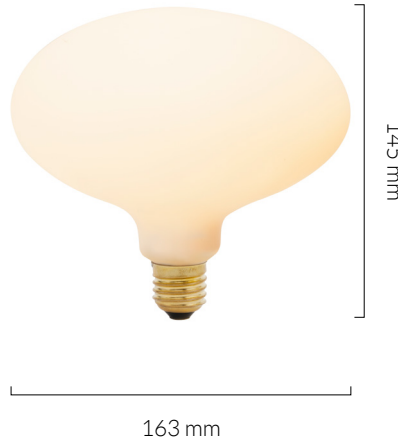

6 WATT | 540 LUMENS | 2700K

*Smooth dimmable LED filament lamp made of mouth-blown glass. This lamp uses 6 Watts of power and achieves 540 Lumens at a CRI of 95. It has an IP54 rating.*

## LAMP

**Shape:** Custom  
**Materials:** Brass cap, mouth-blown glass  
**Finish:** Matte porcelain  
**Beam angle:** 360°  
**Base:** E27  
**Weight:** 0.169 kg  
**Working temperature:** -5C to 40C  
**Warm up time:** Instant  
**Warranty:** 3 years  
**Input Voltage:** 220V-240V  
**Glare control:** We use up to 8 LED filaments in our lamps. This, together with a thicker phosphor coating, reduces and controls glare, resulting in an even, more comfortable light.