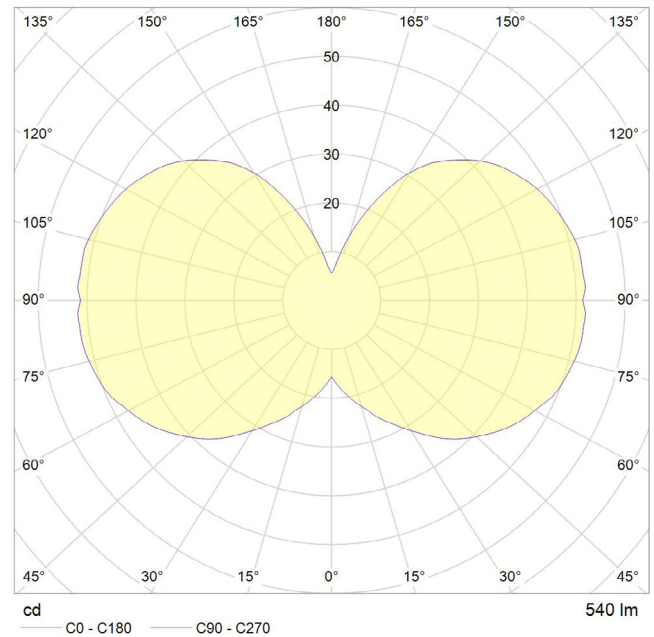

POLAR DIAGRAM

DIMMING

Dimmable: Yes
Dimming type: Trailing edge
Recommended US Dimmer: Lutron - Diva DVVELV-300P-XX
(X denotes faceplate color)

A full list of compatible dimmers is available on request.

OUTER CARTON

Pc/ Ctn: 20
Gross weight: 9.92lbs
Length: 32.2in
Width: 12.9in
Height: 11.8in

IES/LDT FILE

Available upon request.

EAN US: 5060400150281