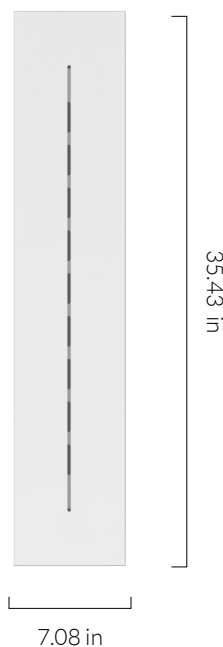

6 WATT | 540 LUMENS | 2700K

Smooth dimmable LED filament lamp made of mouth-blown glass. This lamp uses 6 Watts of power and achieves 540 Lumens at a CRI of 95. It has an IP54 rating.

LAMP

Shape: Custom
Materials: Brass cap, mouth-blown glass
Finish: Matte porcelain
Beam angle: 360°
Base: E26
Weight: 0.373 lbs
Working temperature: -5C to 40C
Warm up time: Instant
Warranty: 3 years
Input Voltage: 110V-120V
Glare control: We use up to 8 LED filaments in our lamps. This, together with a thicker phosphor coating, reduces and controls glare, resulting in an even, more comfortable light.

FSC-certified hardwood pendant, fitted with a braided 3 metre black kink free cord that's easily adjusted by hand. Complete with ceiling rose as standard.

FIXTURE

Type: Pendant
Materials: Oak & Brass
Finish: Laquered & brushed
Ceiling rose dimensions: 80mm x 25mm
Lampholder: E26
Weight: 0.888 lbs
Warranty: 1 year
Input Voltage: 110-120V
Cord: 3 metre cord, Black fabric covered silicone
Luminaire: Class II
Wattage: Max 60 W

Pc/ Ctn: 8
Gross weight: 12.78 lbs
Length: 15.0in
Width: 15.0in
Height: 8.3in

EAN US: 5060400152087

IP20

LINEAR CEILING PLATE

tala®

SKU: POD-PLATE-LINE-NP-US-01

Powder-coated, steel ceiling plate that fits four ceiling roses in a uniform row. Securely hooks cords into position, ensuring consistent spacing between each light.

FIXTURE

Type: Ceiling Plate
Materials: Steel
Finish: Matte white, powder coated
Warranty: 1 years
Weight: 7.30 lbs
Length: 35.43in
Width: 7.09in
Height: 0.79in

BEST PAIRED WITH

1. Porcelain Range Bulbs
2. Feature Collection Bulbs
3. Graphite Pendant