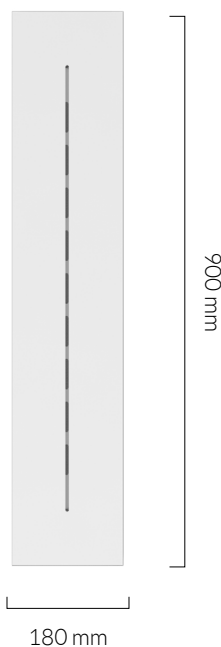

6 WATT | 540 LUMENS | 2700K

Smooth dimmable LED filament lamp made of mouth-blown glass. This lamp uses 6 Watts of power and achieves 540 Lumens at a CRI of 95. It has an IP54 rating.

LAMP

Shape: Custom
Materials: Brass cap, mouth-blown glass
Finish: Matte porcelain
Beam angle: 360°
Base: E27
Weight: 0.169 kg
Working temperature: -5C to 40C
Warm up time: Instant
Warranty: 3 years
Input Voltage: 220V-240V
Glare control: We use up to 8 LED filaments in our lamps. This, together with a thicker phosphor coating, reduces and controls glare, resulting in an even, more comfortable light.

FIXTURE

Type: Pendant
Materials: Oak & Brass
Finish: Laquered & Brushed
Ceiling rose dimensions: 80mm x 25mm
Lampholder: E27
Weight: 0.403 kg
Warranty: 1 year
Input Voltage: 220-240V
Cord: 3 metre cord, Black fabric covered silicone
Luminaire: Class II
Wattage: Max 60 W

Pc/ Ctn: 8
Gross weight: 5.7kg
Length: 33.5cm
Width: 33.5cm
Height: 23.5cm

EAN UK: 5060400151561

LINEAR CEILING PLATE

tala®

SKU: POD-PLATE-LINE-NP-UK-01

Powder coated, steel ceiling plate that fits four ceiling roses in a uniform row. Securely hooks cords into position, ensuring consistent spacing between each light.

FIXTURE

Type: Ceiling Plate
Materials: Steel
Finish: Matte white, powder coated
Warranty: 1 years
Weight: 3.313 kg
Length: 900mm
Width: 180mm
Height: 20mm

BEST PAIRED WITH

1. Porcelain Range Bulbs
2. Feature Collection Bulbs
3. Graphite Pendant