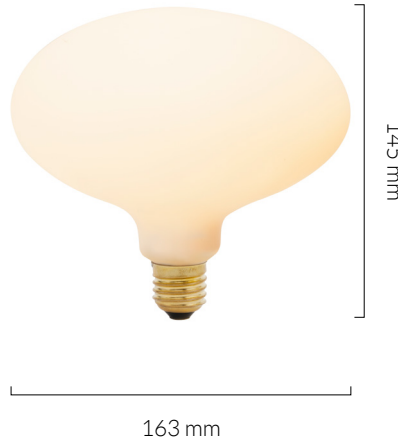

6 WATT | 540 LUMENS | 2700K

Smooth dimmable LED filament lamp made of mouth-blown glass. This lamp uses 6 Watts of power and achieves 540 Lumens at a CRI of 95. It has an IP54 rating.

LAMP

Shape: Custom
Materials: Brass cap, mouth-blown glass
Finish: Matte porcelain
Beam angle: 360°
Base: E27
Weight: 0.169 kg
Working temperature: -5C to 40C
Warm up time: Instant
Warranty: 3 years
Input Voltage: 220V-240V
Glare control: We use up to 8 LED filaments in our lamps. This, together with a thicker phosphor coating, reduces and controls glare, resulting in an even, more comfortable light.

BEST PAIRED WITH

1. Brass Pendant
2. Graphite Pendant
3. Oak/Walnut Pendant
4. Oak/Walnut Touch Lamp

PERFORMANCE

CRI (colour rendering index)	95
Lamp lumen output	540
Luminaire circuits per watt (LM/W)	90
Lifetime (TM-21) (hours)	30,000
Colour Temperature	2700K
Power factor	0.9

Pc/ Ctn: 20
Gross weight: 4.5kg
Length: 82cm
Width: 32cm
Height: 28cm

IES/LDT FILE

Available upon request.

EAN UK: 5060400150205

OAK KNUCKLE PENDANT

SKU: OAK-KP-01

tala®

FSC-certified hardwood pendant, fitted with a braided 3 metre black kink free cord that's easily adjusted by hand. Complete with ceiling rose as standard.

FIXTURE

Type: Pendant
Materials: Oak & Brass
Finish: Laquered & Brushed
Ceiling rose dimensions: 80mm x 25mm
Lampholder: E27
Weight: 0.403 kg
Warranty: 1 year
Input Voltage: 220-240V
Cord: 3 metre cord, Black fabric covered silicone
Luminaire: Class II
Wattage: Max 60 W