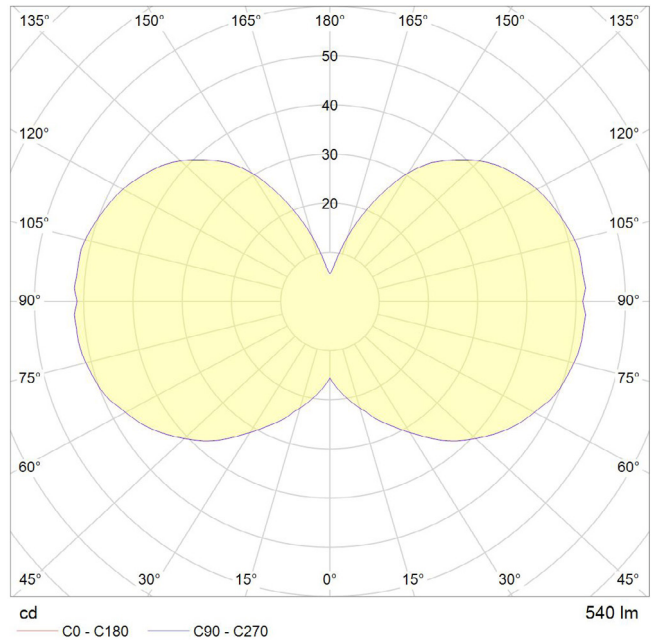

POLAR DIAGRAM

DIMMING

Dimmable: Yes
Dimming type: Trailing edge
Recommended EU Dimmer: Varilight - V-pro JXP401
(X denotes faceplate color)

A full list of compatible dimmers is available on request.

OUTER CARTON

Pc/ Ctn: 20
Gross weight: 4.5kg
Length: 82cm
Width: 32cm
Height: 28cm

IES/LDT FILE

Available upon request.

EAN UK: 5060400150205