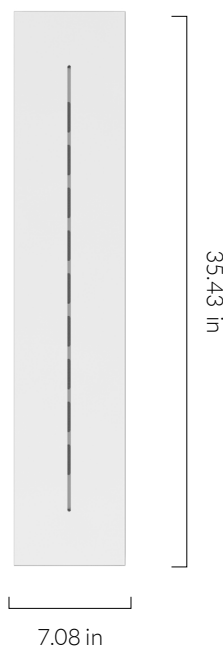

6 WATT | 540 LUMENS | 2700K

Smooth dimmable LED filament lamp made of mouth-blown glass. This lamp uses 6 Watts of power and achieves 540 Lumens at a CRI of 95. It has an IP54 rating.

LAMP

Shape: Custom
Materials: Brass cap, mouth-blown glass
Finish: Matte porcelain
Beam angle: 360°
Base: E26
Weight: 0.373 lbs
Working temperature: -5C to 40C
Warm up time: Instant
Warranty: 3 years
Input Voltage: 110V-120V
Glare control: We use up to 8 LED filaments in our lamps. This, together with a thicker phosphor coating, reduces and controls glare, resulting in an even, more comfortable light.

Dimmable: Yes

2.56 in

1.57 in

BEST PAIRED WITH

1. Enno / Noma / Oblo / Oval
2. Voronoi III

OUTER CARTON

Pc/ Ctn: 8
Gross weight: 12.78 lbs
Length: 15.0in
Width: 15.0in
Height: 8.3in

EAN US: 5060400152070

IP20

LINEAR CEILING PLATE

tala®

SKU: POD-PLATE-LINE-NP-US-01

Powder-coated, steel ceiling plate that fits four ceiling roses in a uniform row. Securely hooks cords into position, ensuring consistent spacing between each light.

FIXTURE

Type: Ceiling Plate
Materials: Steel
Finish: Matte white, powder coated
Warranty: 1 years
Weight: 7.30 lbs
Length: 35.43in
Width: 7.09in
Height: 0.79in

BEST PAIRED WITH

1. Porcelain Range Bulbs
2. Feature Collection Bulbs
3. Graphite Pendant