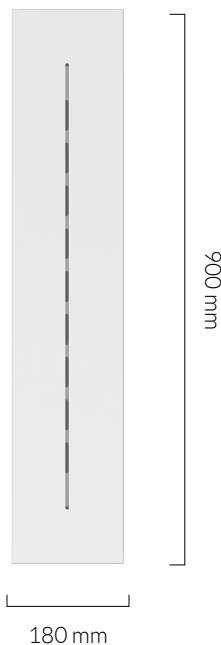

6 WATT | 540 LUMENS | 2700K

Smooth dimmable LED filament lamp made of mouth-blown glass. This lamp uses 6 Watts of power and achieves 540 Lumens at a CRI of 95. It has an IP54 rating.

LAMP

Shape: Custom
Materials: Brass cap, mouth-blown glass
Finish: Matte porcelain
Beam angle: 360°
Base: E27
Weight: 0.169 kg
Working temperature: -5C to 40C
Warm up time: Instant
Warranty: 3 years
Input Voltage: 220V-240V
Glare control: We use up to 8 LED filaments in our lamps. This, together with a thicker phosphor coating, reduces and controls glare, resulting in an even, more comfortable light.

FIXTURE

Type: Pendant
Materials: Walnut & Brass
Finish: Laquered & Brushed
Ceiling rose dimensions: 80mm x 25mm
Lampholder: E27
Weight: 0.403 kg
Warranty: 1 year
Input Voltage: 220-240V
Cord: 3 metre cord, Black fabric covered silicone
Luminaire: Class II
Wattage: Max 60 W

Pc/ Ctn: 8
Gross weight: 5.7kg
Length: 33.5cm
Width: 33.5cm
Height: 23.5cm

EAN UK: 5060400151554

LINEAR CEILING PLATE

tala®

SKU: POD-PLATE-LINE-NP-UK-01

Powder coated, steel ceiling plate that fits four ceiling roses in a uniform row. Securely hooks cords into position, ensuring consistent spacing between each light.

FIXTURE

Type: Ceiling Plate
Materials: Steel
Finish: Matte white, powder coated
Warranty: 1 years
Weight: 3.313 kg
Length: 900mm
Width: 180mm
Height: 20mm

BEST PAIRED WITH

1. Porcelain Range Bulbs
2. Feature Collection Bulbs
3. Graphite Pendant