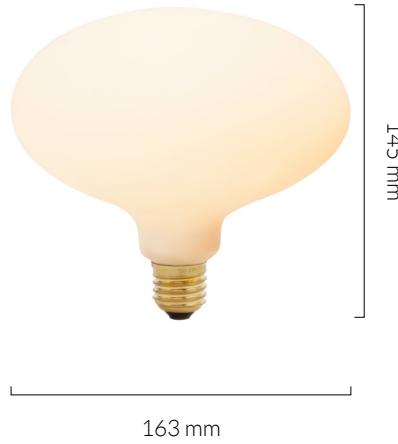

6 WATT | 540 LUMENS | 2700K

Smooth dimmable LED filament lamp made of mouth-blown glass. This lamp uses 6 Watts of power and achieves 540 Lumens at a CRI of 95. It has an IP54 rating.

LAMP

Shape: Custom
Materials: Brass cap, mouth-blown glass
Finish: Matte porcelain
Beam angle: 360°
Base: E27
Weight: 0.169 kg
Working temperature: -5C to 40C
Warm up time: Instant
Warranty: 3 years
Input Voltage: 220V-240V
Glare control: We use up to 8 LED filaments in our lamps. This, together with a thicker phosphor coating, reduces and controls glare, resulting in an even, more comfortable light.

BEST PAIRED WITH

1. Brass Pendant
2. Graphite Pendant
3. Oak/Walnut Pendant
4. Oak/Walnut Touch Lamp

PERFORMANCE

| | |
|------------------------------------|--------|
| CRI (colour rendering index) | 95 |
| Lamp lumen output | 540 |
| Luminaire circuits per watt (LM/W) | 90 |
| Lifetime (TM-21) (hours) | 30,000 |
| Colour Temperature | 2700K |
| Power factor | 0.9 |

Pc/ Ctn: 20
Gross weight: 4.5kg
Length: 82cm
Width: 32cm
Height: 28cm

IES/LDT FILE

Available upon request.

EAN UK: 5060400150205

WALNUT KNUCKLE PENDANT

tala®

SKU: WALT-KP-01

FSC-certified hardwood pendant, fitted with a braided 3 metre black kink free cord that's easily adjusted by hand. Complete with ceiling rose as standard.

FIXTURE

Type: Pendant
Materials: Walnut & Brass
Finish: Laquered & Brushed
Ceiling rose dimensions: 80mm x 25mm
Lampholder: E27
Weight: 0.403 kg
Warranty: 1 year
Input Voltage: 220-240V
Cord: 3 metre cord, Black fabric covered silicone
Luminaire: Class II
Wattage: Max 60 W