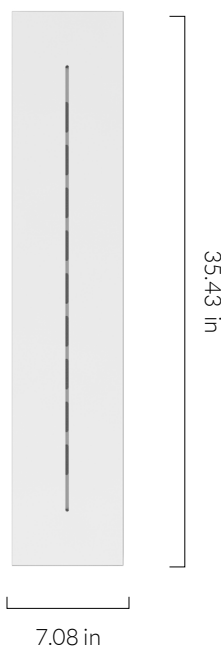

## FIXTURE

**Type:** Pendant  
**Materials:** Walnut & Brass  
**Finish:** Laquered & Brushed  
**Ceiling rose dimensions:** 80mm x 25mm  
**Lampholder:** E26  
**Weight:** 0.888 lbs  
**Warranty:** 1 year  
**Input Voltage:** 110-120V  
**Cord:** 3 metre cord, Black fabric covered silicone  
**Luminaire:** Class II  
**Wattage:** Max 60 W

## OUTER CARTON

**Pc/ Ctn:** 8  
**Gross weight:** 12.78 lbs  
**Length:** 15.0in  
**Width:** 15.0in  
**Height:** 8.3in

EAN US: 5060400152070

IP20

# LINEAR CEILING PLATE

tala®

SKU: POD-PLATE-LINE-NP-US-01

*Powder-coated, steel ceiling plate that fits four ceiling roses in a uniform row. Securely hooks cords into position, ensuring consistent spacing between each light.*

## FIXTURE

**Type:** Ceiling Plate  
**Materials:** Steel  
**Finish:** Matte white, powder coated  
**Warranty:** 1 years  
**Weight:** 7.30 lbs  
**Length:** 35.43in  
**Width:** 7.09in  
**Height:** 0.79in