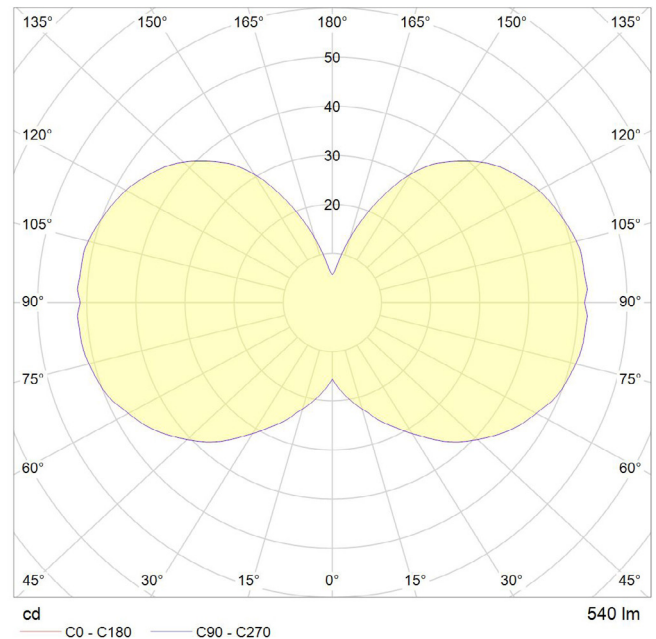

POLAR DIAGRAM

DIMMING

Dimmable: Yes
Dimming type: Trailing edge
Recommended EU Dimmer: Varilight - V-pro JXP401
(X denotes faceplate color)

A full list of compatible dimmers is available on request.

OUTER CARTON

Pc/ Ctn: 20
Gross weight: 4.5kg
Length: 68cm
Width: 28cm
Height: 34cm

IES/LDT FILE

Available upon request.

EAN UK: 5060400150212