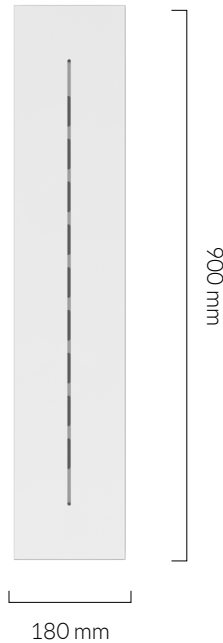

## FIXTURE

**Type:** Pendant  
**Materials:** Walnut & Brass  
**Finish:** Laquered & Brushed  
**Ceiling rose dimensions:** 80mm x 25mm  
**Lampholder:** E27  
**Weight:** 0.403 kg  
**Warranty:** 1 year  
**Input Voltage:** 220-240V  
**Cord:** 3 metre cord, Black fabric covered silicone  
**Luminaire:** Class II  
**Wattage:** Max 60 W

## OUTER CARTON

**Pc/ Ctn:** 8  
**Gross weight:** 5.7kg  
**Length:** 33.5cm  
**Width:** 33.5cm  
**Height:** 23.5cm

EAN UK: 5060400151554

# LINEAR CEILING PLATE

tala®

SKU: POD-PLATE-LINE-NP-UK-01

*Powder coated, steel ceiling plate that fits four ceiling roses in a uniform row. Securely hooks cords into position, ensuring consistent spacing between each light.*

## FIXTURE

**Type:** Ceiling Plate  
**Materials:** Steel  
**Finish:** Matte white, powder coated  
**Warranty:** 1 years  
**Weight:** 3.313 kg  
**Length:** 900mm  
**Width:** 180mm  
**Height:** 20mm