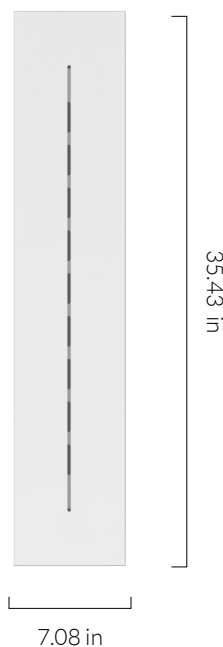

6 WATT | 540 LUMENS | 2700K

Smooth dimmable LED filament lamp made of mouth-blown glass. This lamp uses 6 Watts of power and achieves 540 Lumens at a CRI of 95. It has an IP54 rating.

LAMP

Shape: Custom
Materials: Brass cap, mouth-blown glass
Finish: Matte porcelain
Beam angle: 360°
Base: E26
Weight: 0.401 lbs
Working temperature: -5C to 40C
Warm up time: Instant
Warranty: 3 years
Input Voltage: 110V-120V
Glare control: We use up to 8 LED filaments in our lamps. This, together with a thicker phosphor coating, reduces and controls glare, resulting in an even, more comfortable light.

FSC-certified hardwood pendant, fitted with a braided 3 metre black kink free cord that's easily adjusted by hand. Complete with ceiling rose as standard.

FIXTURE

Type: Pendant
Materials: Oak & Brass
Finish: Laquered & brushed
Ceiling rose dimensions: 80mm x 25mm
Lampholder: E26
Weight: 0.888 lbs
Warranty: 1 year
Input Voltage: 110-120V
Cord: 3 metre cord, Black fabric covered silicone
Luminaire: Class II
Wattage: Max 60 W

Pc/ Ctn: 8
Gross weight: 12.78 lbs
Length: 15.0in
Width: 15.0in
Height: 8.3in

EAN US: 5060400152087

IP20

LINEAR CEILING PLATE

tala®

SKU: POD-PLATE-LINE-NP-US-01

Powder-coated, steel ceiling plate that fits four ceiling roses in a uniform row. Securely hooks cords into position, ensuring consistent spacing between each light.

FIXTURE

Type: Ceiling Plate
Materials: Steel
Finish: Matte white, powder coated
Warranty: 1 years
Weight: 7.30 lbs
Length: 35.43in
Width: 7.09in
Height: 0.79in

BEST PAIRED WITH

1. Porcelain Range Bulbs
2. Feature Collection Bulbs
3. Graphite Pendant