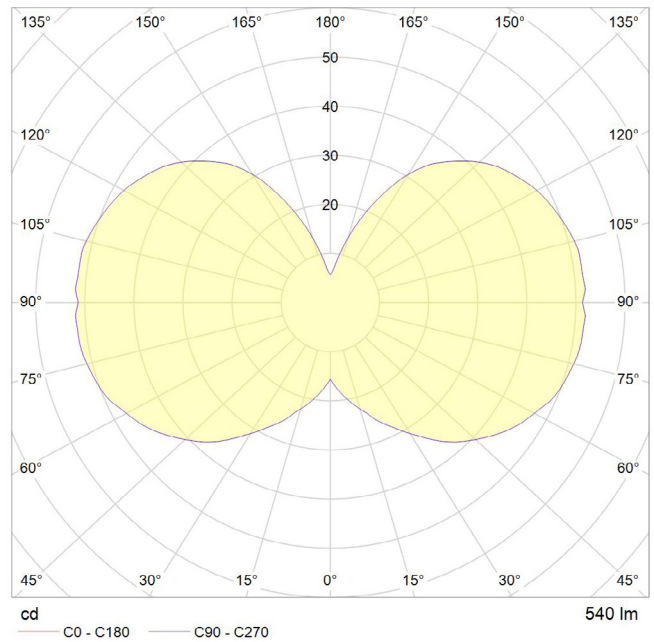

POLAR DIAGRAM

DIMMING

Dimmable: Yes
Dimming type: Trailing edge
Recommended EU Dimmer: Varilight - V-pro JXP401
(X denotes faceplate color)

A full list of compatible dimmers is available on request.

OUTER CARTON

Pc/ Ctn: 20
Gross weight: 4.5kg
Length: 68cm
Width: 28cm
Height: 34cm

IES/LDT FILE

Available upon request.

EAN UK: 5060400150212