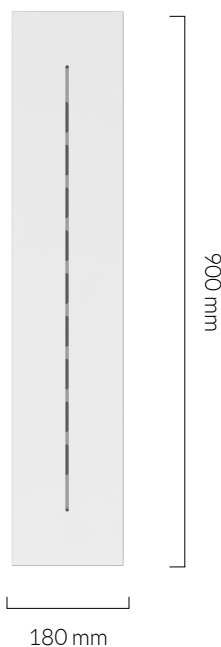

6 WATT | 540 LUMENS | 2700K

Smooth dimmable LED filament lamp made of mouth-blown glass. This lamp uses 6 Watts of power and achieves 540 Lumens at a CRI of 95. It has an IP54 rating.

LAMP

Shape: Custom
Materials: Brass cap, mouth-blown glass
Finish: Matte porcelain
Beam angle: 360°
Base: E27
Weight: 0.182 kg
Working temperature: -5C to 40C
Warm up time: Instant
Warranty: 3 years
Input Voltage: 220V-240V
Glare control: We use up to 8 LED filaments in our lamps. This, together with a thicker phosphor coating, reduces and controls glare, resulting in an even, more comfortable light.

FIXTURE

Type: Pendant
Materials: Oak & Brass
Finish: Laquered & Brushed
Ceiling rose dimensions: 80mm x 25mm
Lampholder: E27
Weight: 0.403 kg
Warranty: 1 year
Input Voltage: 220-240V
Cord: 3 metre cord, Black fabric covered silicone
Luminaire: Class II
Wattage: Max 60 W

Pc/ Ctn: 8
Gross weight: 5.7kg
Length: 33.5cm
Width: 33.5cm
Height: 23.5cm

EAN UK: 5060400151561

LINEAR CEILING PLATE

tala®

SKU: POD-PLATE-LINE-NP-UK-01

Powder coated, steel ceiling plate that fits four ceiling roses in a uniform row. Securely hooks cords into position, ensuring consistent spacing between each light.

FIXTURE

Type: Ceiling Plate
Materials: Steel
Finish: Matte white, powder coated
Warranty: 1 years
Weight: 3.313 kg
Length: 900mm
Width: 180mm
Height: 20mm

BEST PAIRED WITH

1. Porcelain Range Bulbs
2. Feature Collection Bulbs
3. Graphite Pendant