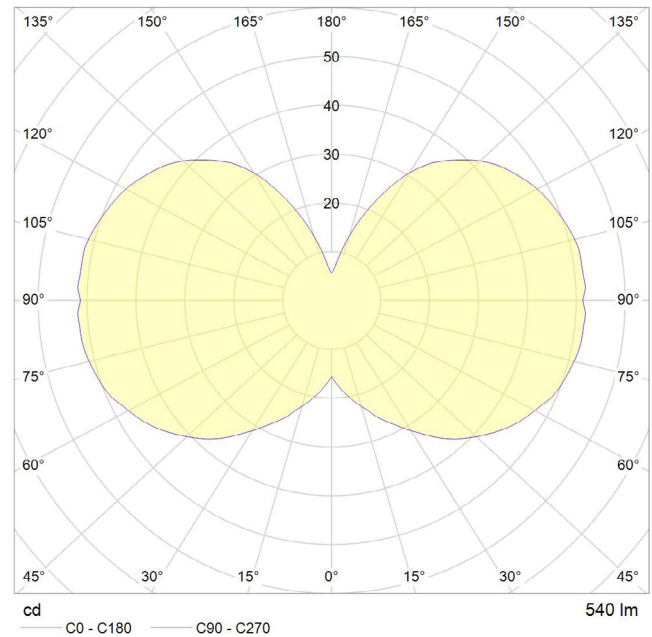

POLAR DIAGRAM

DIMMING

Dimmable: Yes
Dimming type: Trailing edge
Recommended US Dimmer: Lutron - Diva DVVELV-300P-XX
(X denotes faceplate color)

A full list of compatible dimmers is available on request.

OUTER CARTON

Pc/ Ctn: 20
Gross weight: 9.92lbs
Length: 26.8in
Width: 11.0in
Height: 14.2in

IES/LDT FILE

Available upon request.

EAN US: 5060400150298