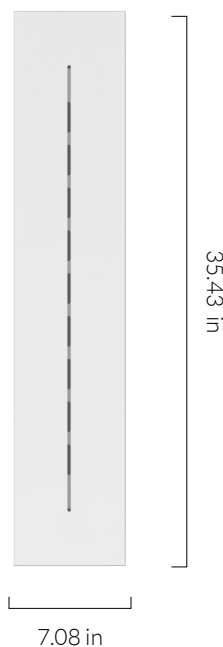

6 WATT | 540 LUMENS | 2700K

*Smooth dimmable LED filament lamp made of mouth-blown glass. This lamp uses 6 Watts of power and achieves 540 Lumens at a CRI of 95. It has an IP54 rating.*

LAMP

**Shape:** Custom  
**Materials:** Brass cap, mouth-blown glass  
**Finish:** Matte porcelain  
**Beam angle:** 360°  
**Base:** E26  
**Weight:** 0.401 lbs  
**Working temperature:** -5C to 40C  
**Warm up time:** Instant  
**Warranty:** 3 years  
**Input Voltage:** 110V-120V  
**Glare control:** We use up to 8 LED filaments in our lamps. This, together with a thicker phosphor coating, reduces and controls glare, resulting in an even, more comfortable light.

## FIXTURE

**Type:** Pendant  
**Materials:** Brass  
**Finish:** Polished  
**Ceiling rose dimensions:** 80mm x 25mm  
**Lampholder:** E26  
**Weight:** 0.855 lbs  
**Warranty:** 1 year  
**Input Voltage:** 110-120V  
**Cord:** 3 metre cord, Black fabric covered silicone  
**Luminaire:** Class II  
**Wattage:** Max 60 W

# LINEAR CEILING PLATE

tala®

SKU: POD-PLATE-LINE-NP-US-01

*Powder-coated, steel ceiling plate that fits four ceiling roses in a uniform row. Securely hooks cords into position, ensuring consistent spacing between each light.*

## FIXTURE

**Type:** Ceiling Plate  
**Materials:** Steel  
**Finish:** Matte white, powder coated  
**Warranty:** 1 years  
**Weight:** 7.30 lbs  
**Length:** 35.43in  
**Width:** 7.09in  
**Height:** 0.79in