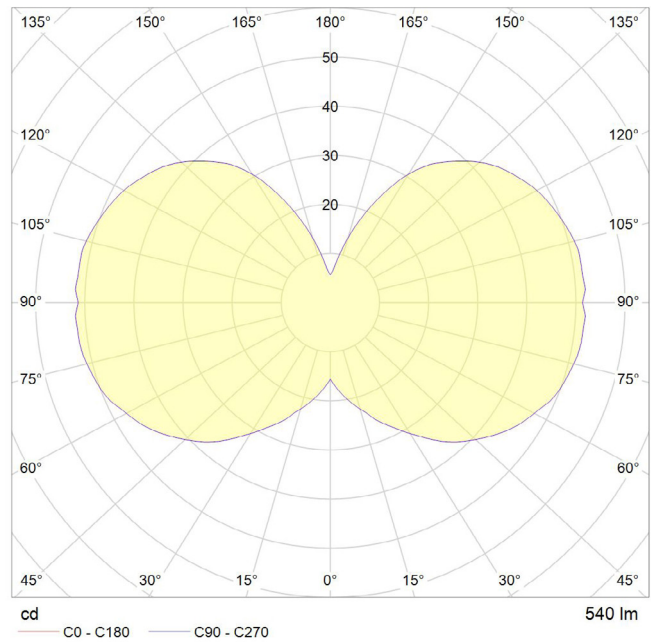

POLAR DIAGRAM

DIMMING

Dimmable: Yes
Dimming type: Trailing edge
Recommended EU Dimmer: Varilight - V-pro JXP401
(X denotes faceplate color)

A full list of compatible dimmers is available on request.

OUTER CARTON

Pc/ Ctn: 20
Gross weight: 4.5kg
Length: 68cm
Width: 28cm
Height: 34cm

IES/LDT FILE

Available upon request.

EAN UK: 5060400150212