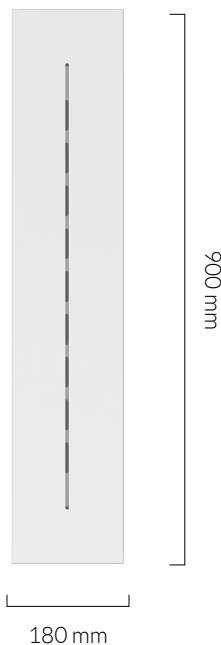

## FIXTURE

**Type:** Pendant  
**Materials:** Brass  
**Finish:** High sheen  
**Ceiling rose dimensions:** 80mm x 25mm  
**Lampholder:** E27  
**Weight:** 0.388 kg  
**Warranty:** 1 year  
**Input Voltage:** 220-240V  
**Cord:** 3 metre cord, Black fabric covered silicone  
**Luminaire:** Class II  
**Wattage:** Max 60 W

## OUTER CARTON

**Pc/ Ctn:** 8  
**Gross weight:** 5.4 kg  
**Length:** 22cm  
**Width:** 44cm  
**Height:** 23.5cm

EAN UK: 5060400151615

# LINEAR CEILING PLATE

tala®

SKU: POD-PLATE-LINE-NP-UK-01

*Powder coated, steel ceiling plate that fits four ceiling roses in a uniform row. Securely hooks cords into position, ensuring consistent spacing between each light.*

## FIXTURE

**Type:** Ceiling Plate  
**Materials:** Steel  
**Finish:** Matte white, powder coated  
**Warranty:** 1 years  
**Weight:** 3.313 kg  
**Length:** 900mm  
**Width:** 180mm  
**Height:** 20mm