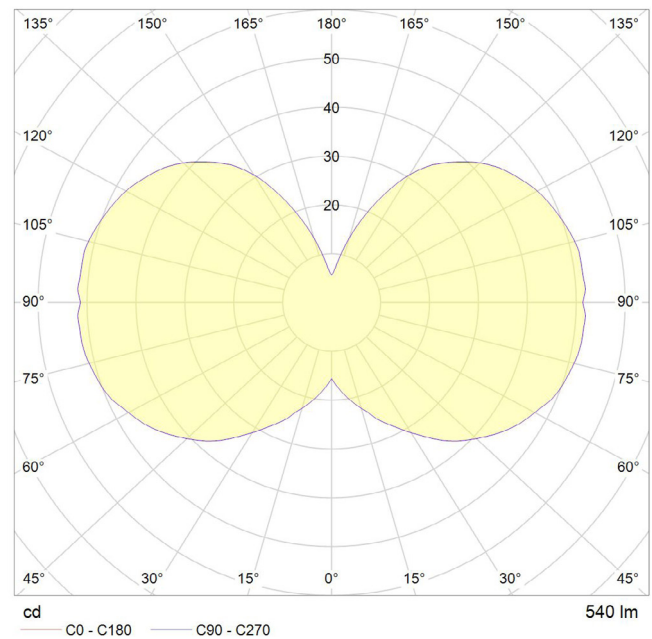

POLAR DIAGRAM

DIMMING

Dimmable: Yes
Dimming type: Trailing edge
Recommended US Dimmer: Lutron - Diva DVELV-300P-XX
(X denotes faceplate color)

A full list of compatible dimmers is available on request.

OUTER CARTON

Pc/ Ctn: 20
Gross weight: 9.92lbs
Length: 29.9in
Width: 12.2in
Height: 14.9in

IES/LDT FILE

Available upon request.

EAN US: 5060400150304