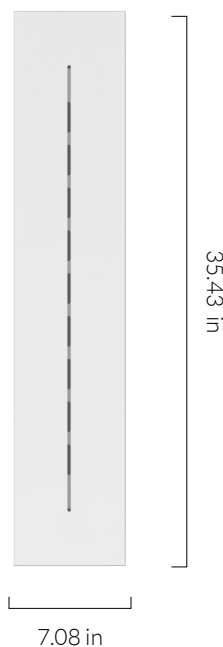

6 WATT | 540 LUMENS | 2700K

Smooth dimmable LED filament lamp made of mouth-blown glass. This lamp uses 6 Watts of power and achieves 540 Lumens at a CRI of 95. It has an IP54 rating.

LAMP

Shape: Custom
Materials: Brass cap, mouth-blown glass
Finish: Matte porcelain
Beam angle: 360°
Base: E26
Weight: 0.401 lbs
Working temperature: -5C to 40C
Warm up time: Instant
Warranty: 3 years
Input Voltage: 110V-120V
Glare control: We use up to 8 LED filaments in our lamps. This, together with a thicker phosphor coating, reduces and controls glare, resulting in an even, more comfortable light.

FIXTURE

Type: Pendant
Materials: Walnut & Brass
Finish: Laquered & Brushed
Ceiling rose dimensions: 80mm x 25mm
Lampholder: E26
Weight: 0.888 lbs
Warranty: 1 year
Input Voltage: 110-120V
Cord: 3 metre cord, Black fabric covered silicone
Luminaire: Class II
Wattage: Max 60 W

IP20

LINEAR CEILING PLATE

tala®

SKU: POD-PLATE-LINE-NP-US-01

Powder-coated, steel ceiling plate that fits four ceiling roses in a uniform row. Securely hooks cords into position, ensuring consistent spacing between each light.

FIXTURE

Type: Ceiling Plate
Materials: Steel
Finish: Matte white, powder coated
Warranty: 1 years
Weight: 7.30 lbs
Length: 35.43in
Width: 7.09in
Height: 0.79in

BEST PAIRED WITH

1. Porcelain Range Bulbs
2. Feature Collection Bulbs
3. Graphite Pendant