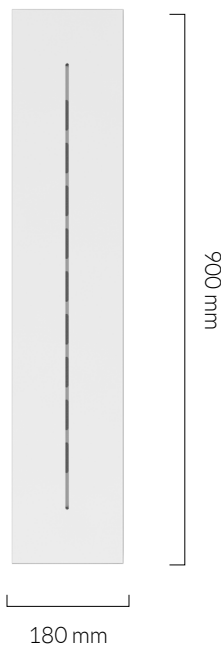

## POLAR DIAGRAM

## FIXTURE

**Type:** Pendant  
**Materials:** Walnut & Brass  
**Finish:** Laquered & Brushed  
**Ceiling rose dimensions:** 80mm x 25mm  
**Lampholder:** E27  
**Weight:** 0.403 kg  
**Warranty:** 1 year  
**Input Voltage:** 220-240V  
**Cord:** 3 metre cord, Black fabric covered silicone  
**Luminaire:** Class II  
**Wattage:** Max 60 W

# LINEAR CEILING PLATE

tala®

SKU: POD-PLATE-LINE-NP-UK-01

*Powder coated, steel ceiling plate that fits four ceiling roses in a uniform row. Securely hooks cords into position, ensuring consistent spacing between each light.*

## FIXTURE

**Type:** Ceiling Plate  
**Materials:** Steel  
**Finish:** Matte white, powder coated  
**Warranty:** 1 years  
**Weight:** 3.313 kg  
**Length:** 900mm  
**Width:** 180mm  
**Height:** 20mm