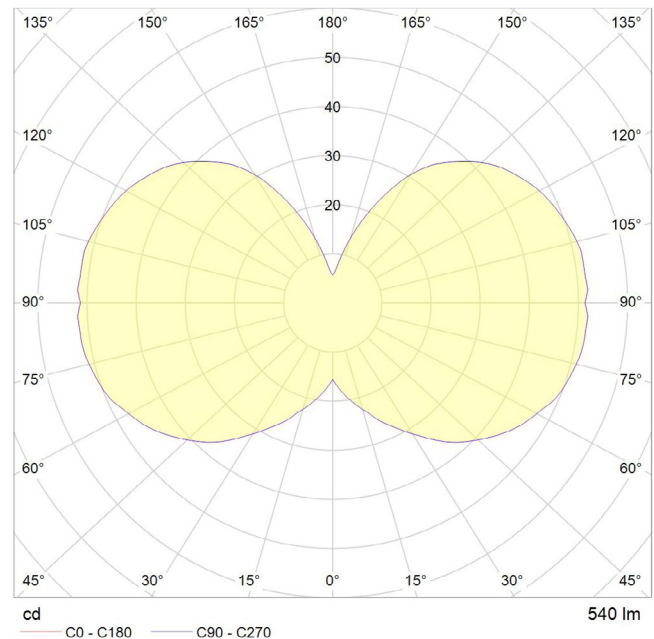

6 WATT | 540 LUMENS | 2700K

*Smooth dimmable LED filament lamp made of mouth-blown glass. This lamp uses 6 Watts of power and achieves 540 Lumens at a CRI of 95. It has an IP54 rating.*

## LAMP

**Shape:** Custom  
**Materials:** Brass cap, mouth-blown glass  
**Finish:** Matte porcelain  
**Beam angle:** 360°  
**Base:** E27  
**Weight:** 0.181 kg  
**Working temperature:** -5C to 40C  
**Warm up time:** Instant  
**Warranty:** 3 years  
**Input Voltage:** 220V-240V  
**Glare control:** We use up to 8 LED filaments in our lamps. This, together with a thicker phosphor coating, reduces and controls glare, resulting in an even, more comfortable light.

## PERFORMANCE

CRI (colour rendering index)	95
Lamp lumen output	540
Luminaire circuits per watt (LM/W)	90
Lifetime (TM-21) (hours)	30,000
Colour Temperature	2700K
Power factor	0.9

## POLAR DIAGRAM