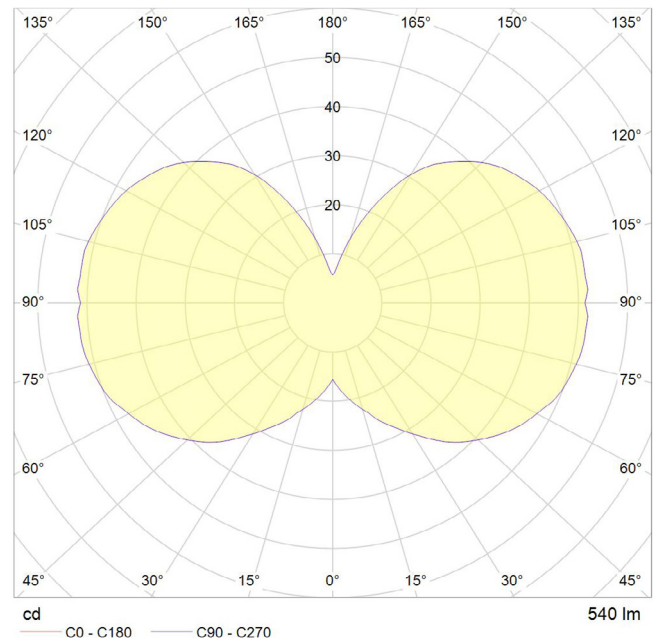

## LAMP

**Shape:** Custom  
**Materials:** Brass cap, mouth-blown glass  
**Finish:** Matte porcelain  
**Beam angle:** 360°  
**Base:** E27  
**Weight:** 0.181 kg  
**Working temperature:** -5C to 40C  
**Warm up time:** Instant  
**Warranty:** 3 years  
**Input Voltage:** 220V-240V  
**Glare control:** We use up to 8 LED filaments in our lamps. This, together with a thicker phosphor coating, reduces and controls glare, resulting in an even, more comfortable light.

## PERFORMANCE

CRI (colour rendering index)	95
Lamp lumen output	540
Luminaire circuits per watt (LM/W)	90
Lifetime (TM-21) (hours)	30,000
Colour Temperature	2700K
Power factor	0.9

## POLAR DIAGRAM

## OUTER CARTON

**Pc/ Ctn:** 20  
**Gross weight:** 4.5kg  
**Length:** 76cm  
**Width:** 31cm  
**Height:** 36cm