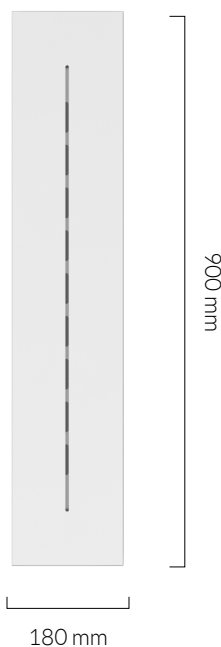

## POLAR DIAGRAM

## FIXTURE

**Type:** Pendant  
**Materials:** Oak & Brass  
**Finish:** Laquered & Brushed  
**Ceiling rose dimensions:** 80mm x 25mm  
**Lampholder:** E27  
**Weight:** 0.403 kg  
**Warranty:** 1 year  
**Input Voltage:** 220-240V  
**Cord:** 3 metre cord, Black fabric covered silicone  
**Luminaire:** Class II  
**Wattage:** Max 60 W

# LINEAR CEILING PLATE

tala®

SKU: POD-PLATE-LINE-NP-UK-01

*Powder coated, steel ceiling plate that fits four ceiling roses in a uniform row. Securely hooks cords into position, ensuring consistent spacing between each light.*

## FIXTURE

**Type:** Ceiling Plate  
**Materials:** Steel  
**Finish:** Matte white, powder coated  
**Warranty:** 1 years  
**Weight:** 3.313 kg  
**Length:** 900mm  
**Width:** 180mm  
**Height:** 20mm