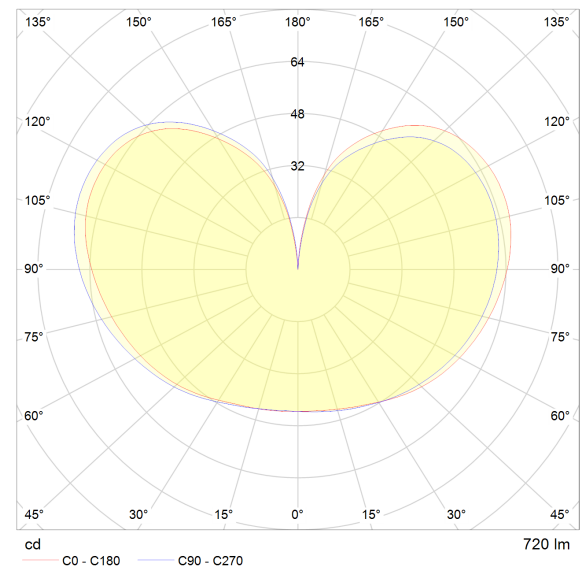

## DIMENSIONS:

**FLOOR LAMP:**  
 9.2 x 9.2 x 66.9in  
 (Width x Length)

## LAMP

**Shape:** G200  
**Bulb Materials:** Borosilicate Glass and Brass Cap  
**Bulb Finish:** Matte White  
**Beam angle:** 360°  
**Base:** E26  
**Working temperature:** -5°C to 40°C  
**Warm up time:** Instant  
**Warranty:** 2 years  
**Input Voltage:** 110-120V

## PERFORMANCE (BULB)

CRI (colour rendering index)	95
Lamp lumen output	720 lm
Flicker	<5%
Lumens per circuit watt (LM/W)	90 lm/W
Lifetime (TM-21) (hours)	15,000hrs
Colour Temperature	2000K - 2800K
Power factor	0.9

## POLAR DIAGRAM (BULB)

IP44