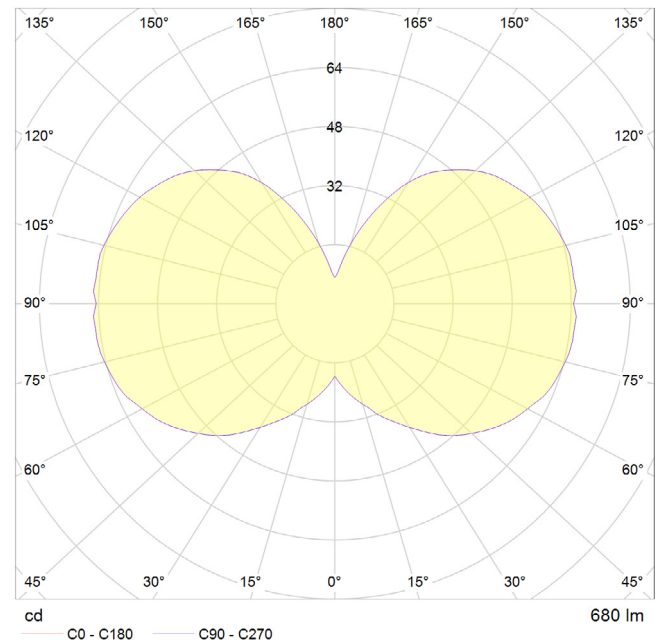

POLAR DIAGRAM

DIMMING

Dimmable: Yes, in-line dimmer included.
Dimming type: Trailing edge

SKU CODES: EU: ALM-SPHR-IV-CHK-TBL-01-EU
UK: ALM-SPHR-IV-CHK-TBL-01-UK

EAN CODES: EU: 5060400157617
UK: 5060400157624

IES/LDT FILE:
Available upon request.