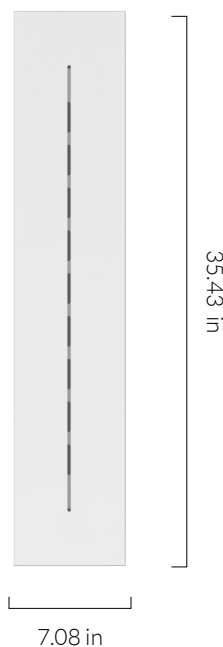

LINEAR CEILING PLATE

tala®

SKU: POD-PLATE-LINE-NP-US-01

Powder-coated, steel ceiling plate that fits four ceiling roses in a uniform row. Securely hooks cords into position, ensuring consistent spacing between each light.

FIXTURE

Type: Ceiling Plate
Materials: Steel
Finish: Matte white, powder coated
Warranty: 1 years
Weight: 7.30 lbs
Length: 35.43in
Width: 7.09in
Height: 0.79in

BEST PAIRED WITH

1. Porcelain Range Bulbs
2. Feature Collection Bulbs
3. Graphite Pendant

EAN US: 5060400151448