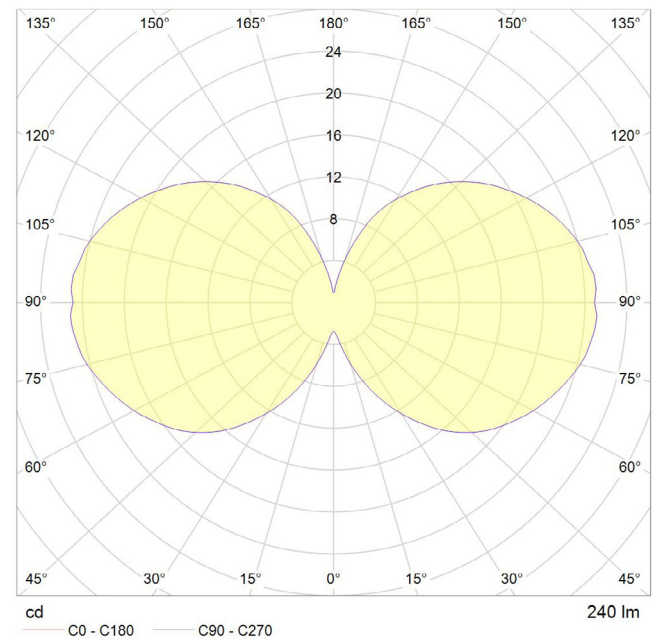

POLAR DIAGRAM

DIMMING

Dimmable: Yes
Dimming type: Trailing edge
Recommended US Dimmer: Lutron - Diva DVVELV-300P-XX
(X denotes faceplate color)

A full list of compatible dimmers is available on request.

OUTER CARTON

Pc/ Ctn: 100
Gross weight: 18.08lbs
Length: 28.7in
Width: 14.6in
Height: 13.0in

IES/LDT FILE

Available upon request.

EAN US: 5060400151271