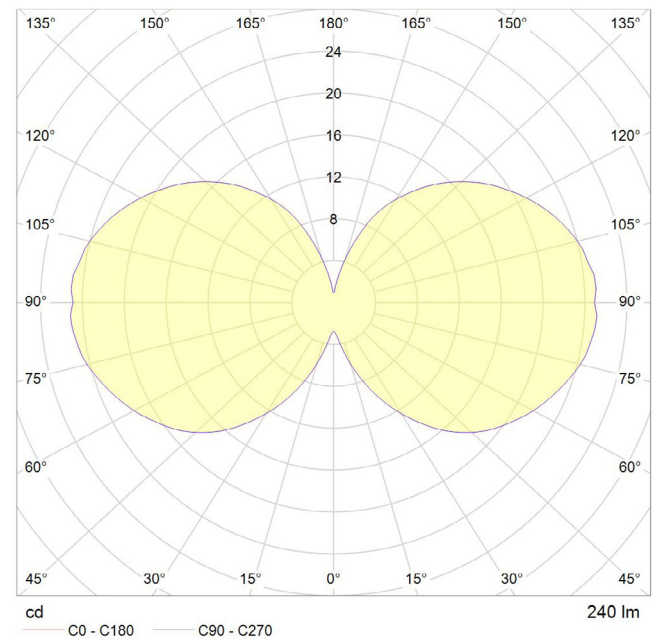

POLAR DIAGRAM

DIMMING

Dimmable: Yes
Dimming type: Trailing edge
Recommended EU Dimmer: Varilight - V-pro JXP401
(X denotes faceplate color)

A full list of compatible dimmers is available on request.

OUTER CARTON

Pc/ Ctn: 100
Gross weight: 8.2Kg
Length: 73cm
Width: 37cm
Height: 33cm

IES/LDT FILE

Available upon request.

EAN UK: 5060400151011