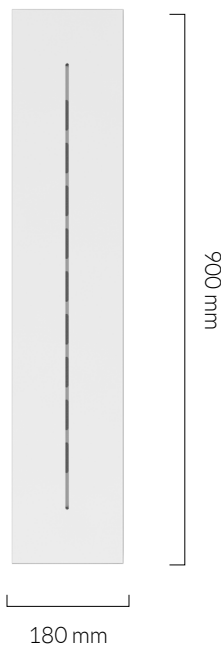

3 WATT | 240 LUMENS | 2200K

Decorative, smooth dimmable LED filament lamp. This lamp uses 3 Watts of power and achieves 240 Lumens at a CRI of 95. It has an IP54 rating.

LAMP

Shape: ST64
Materials: Brass cap, glass
Finish: Iron tinted
Beam angle: 360°
Base: E27
Weight: 0.091 kg
Working temperature: -5C to 40C
Warm up time: Instant
Warranty: 3 years
Input Voltage: 220V-240V
Glare control: We use up to 8 LED filaments in our lamps. This, together with a thicker phosphor coating, reduces and controls glare, resulting in an even, more comfortable light.

FIXTURE

Type: Pendant
Materials: Oak & Brass
Finish: Laquered & Brushed
Ceiling rose dimensions: 80mm x 25mm
Lampholder: E27
Weight: 0.403 kg
Warranty: 1 year
Input Voltage: 220-240V
Cord: 3 metre cord, Black fabric covered silicone
Luminaire: Class II
Wattage: Max 60 W

Pc/ Ctn: 8
Gross weight: 5.7kg
Length: 33.5cm
Width: 33.5cm
Height: 23.5cm

EAN UK: 5060400151561

IP20

LINEAR CEILING PLATE

tala®

SKU: POD-PLATE-LINE-NP-UK-01

Powder coated, steel ceiling plate that fits four ceiling roses in a uniform row. Securely hooks cords into position, ensuring consistent spacing between each light.

FIXTURE

Type: Ceiling Plate
Materials: Steel
Finish: Matte white, powder coated
Warranty: 1 years
Weight: 3.313 kg
Length: 900mm
Width: 180mm
Height: 20mm

BEST PAIRED WITH

1. Porcelain Range Bulbs
2. Feature Collection Bulbs
3. Graphite Pendant