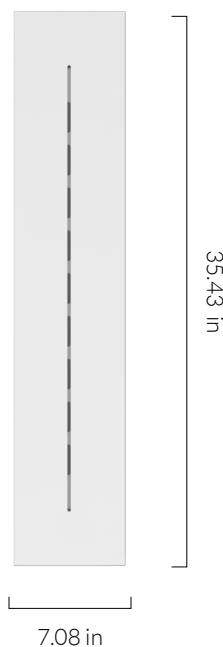

6 WATT | 540 LUMENS | 2700K

*Smooth dimmable LED filament lamp made of mouth-blown glass. This lamp uses 6 Watts of power and achieves 540 Lumens at a CRI of 95. It has an IP54 rating.*

LAMP

**Shape:** G40  
**Materials:** Brass cap, matte white glass  
**Finish:** Matte porcelain  
**Beam angle:** 360°  
**Base:** E26  
**Weight:** 0.251 lbs  
**Working temperature:** -5C to 40C  
**Warm up time:** Instant  
**Warranty:** 3 years  
**Input Voltage:** 110V-120V  
**Glare control:** We use up to 8 LED filaments in our lamps. This, together with a thicker phosphor coating, reduces and controls glare, resulting in an even, more comfortable light.

## FIXTURE

**Type:** Pendant  
**Materials:** Walnut & Brass  
**Finish:** Laquered & Brushed  
**Ceiling rose dimensions:** 1.57in x 2.56in  
**Lampholder:** E26  
**Weight:** 0.888 lbs  
**Warranty:** 1 year  
**Input Voltage:** 110-120V  
**Cord:** 3 metre cord, Black fabric covered silicone  
**Luminaire:** Class II  
**Wattage:** Max 60 W

# LINEAR CEILING PLATE

tala®

SKU: POD-PLATE-LINE-NP-US-01

*Powder-coated, steel ceiling plate that fits four ceiling roses in a uniform row. Securely hooks cords into position, ensuring consistent spacing between each light.*

## FIXTURE

**Type:** Ceiling Plate  
**Materials:** Steel  
**Finish:** Matte white, powder coated  
**Warranty:** 1 years  
**Weight:** 7.30 lbs  
**Length:** 35.43in  
**Width:** 7.09in  
**Height:** 0.79in