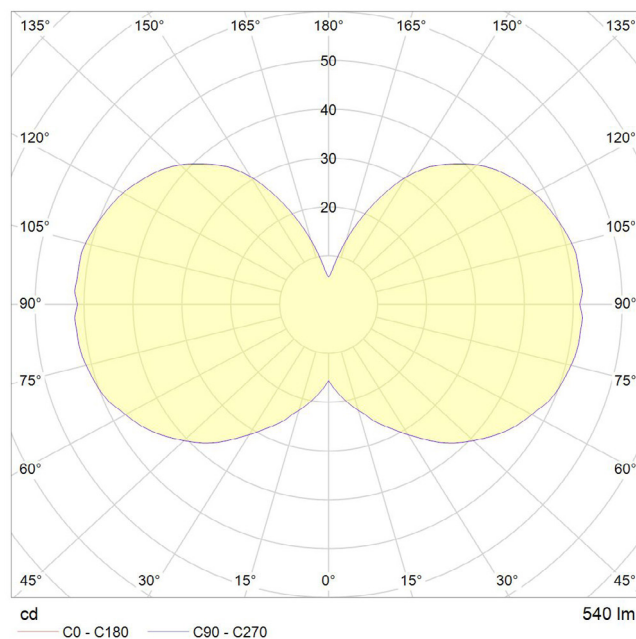

POLAR DIAGRAM

DIMMING

Dimmable: Yes
Dimming type: Trailing edge
Recommended US Dimmer: Lutron - Diva DVELV-300P-XX
(X denotes faceplate color)

A full list of compatible dimmers is available on request.

OUTER CARTON

Pc/ Ctn: 20
Gross weight: 9.48lbs
Length: 26.8in
Width: 11.0in
Height: 16.5in

IES/LDT FILE

Available upon request.

EAN US: 5060400150274