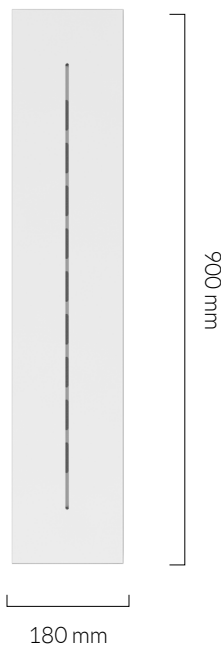

6 WATT | 540 LUMENS | 2700K

Smooth dimmable LED filament lamp made of mouth-blown glass. This lamp uses 6 Watts of power and achieves 540 Lumens at a CRI of 95. It has an IP54 rating.

LAMP

Shape: G125
Materials: Brass cap, matte white glass
Finish: Matte porcelain
Beam angle: 360°
Base: E27
Weight: 0.114 kg
Working temperature: -5C to 40C
Warm up time: Instant
Warranty: 3 years
Input Voltage: 220V-240V
Glare control: We use up to 8 LED filaments in our lamps. This, together with a thicker phosphor coating, reduces and controls glare, resulting in an even, more comfortable light.

FIXTURE

Type: Pendant
Materials: Walnut & Brass
Finish: Laquered & Brushed
Ceiling rose dimensions: 80mm x 25mm
Lampholder: E27
Weight: 0.403 kg
Warranty: 1 year
Input Voltage: 220-240V
Cord: 3 metre cord, Black fabric covered silicone
Luminaire: Class II
Wattage: Max 60 W

Pc/ Ctn: 8
Gross weight: 5.7kg
Length: 33.5cm
Width: 33.5cm
Height: 23.5cm

EAN UK: 5060400151554

IP20

LINEAR CEILING PLATE

tala®

SKU: POD-PLATE-LINE-NP-UK-01

Powder coated, steel ceiling plate that fits four ceiling roses in a uniform row. Securely hooks cords into position, ensuring consistent spacing between each light.

FIXTURE

Type: Ceiling Plate
Materials: Steel
Finish: Matte white, powder coated
Warranty: 1 years
Weight: 3.313 kg
Length: 900mm
Width: 180mm
Height: 20mm

BEST PAIRED WITH

1. Porcelain Range Bulbs
2. Feature Collection Bulbs
3. Graphite Pendant