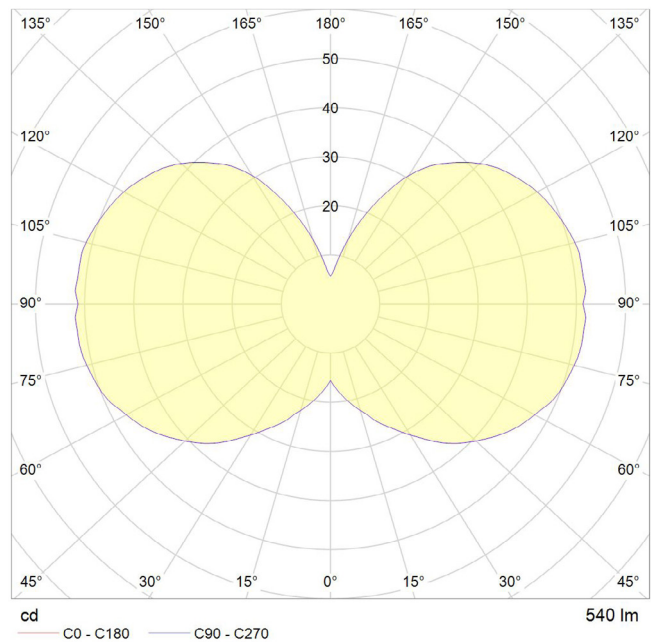

POLAR DIAGRAM

DIMMING

Dimmable: Yes
Dimming type: Trailing edge
Recommended EU Dimmer: Varilight - V-pro JXP401
(X denotes faceplate color)

A full list of compatible dimmers is available on request.

OUTER CARTON

Pc/ Ctn: 20
Gross weight: 4.3kg
Length: 68cm
Width: 28cm
Height: 42cm

IES/LDT FILE

Available upon request.

EAN UK: 5060400150199