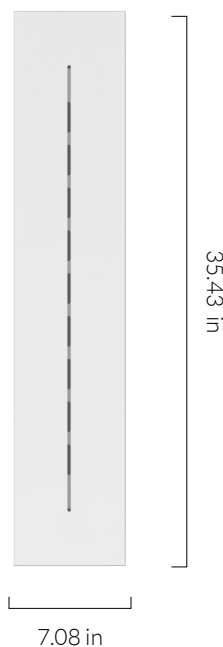

6 WATT | 540 LUMENS | 2700K

Smooth dimmable LED filament lamp made of mouth-blown glass. This lamp uses 6 Watts of power and achieves 540 Lumens at a CRI of 95. It has an IP54 rating.

LAMP

Shape: G40
Materials: Brass cap, matte white glass
Finish: Matte porcelain
Beam angle: 360°
Base: E26
Weight: 0.251 lbs
Working temperature: -5C to 40C
Warm up time: Instant
Warranty: 3 years
Input Voltage: 110V-120V
Glare control: We use up to 8 LED filaments in our lamps. This, together with a thicker phosphor coating, reduces and controls glare, resulting in an even, more comfortable light.

FIXTURE

Type: Pendant
Materials: Oak & Brass
Finish: Laquered & brushed
Ceiling rose dimensions: 1.57in x 2.56in
Lampholder: E26
Weight: 0.888 lbs
Warranty: 1 year
Input Voltage: 110-120V
Cord: 3 metre cord, Black fabric covered silicone
Luminaire: Class II
Wattage: Max 60 W

Pc/ Ctn: 8
Gross weight: 12.78 lbs
Length: 15.0in
Width: 15.0in
Height: 8.3in

EAN US: 5060400152087

IP20

LINEAR CEILING PLATE

tala®

SKU: POD-PLATE-LINE-NP-US-01

Powder-coated, steel ceiling plate that fits four ceiling roses in a uniform row. Securely hooks cords into position, ensuring consistent spacing between each light.

FIXTURE

Type: Ceiling Plate
Materials: Steel
Finish: Matte white, powder coated
Warranty: 1 years
Weight: 7.30 lbs
Length: 35.43in
Width: 7.09in
Height: 0.79in

BEST PAIRED WITH

1. Porcelain Range Bulbs
2. Feature Collection Bulbs
3. Graphite Pendant