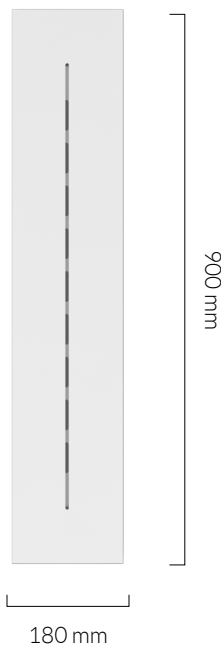

Pc/ Ctn: 50
Gross weight: 6.1kg
Length: 46cm
Width: 46cm
Height: 30cm

IES/LDT FILE

Available upon request.

EAN UK: 5060400150182

WALNUT KNUCKLE PENDANT

tala®

SKU: WALT-KP-01

FSC-certified hardwood pendant, fitted with a braided 3 metre black kink free cord that's easily adjusted by hand. Complete with ceiling rose as standard.

FIXTURE

Type: Pendant
Materials: Walnut & Brass
Finish: Laquered & Brushed
Ceiling rose dimensions: 80mm x 25mm
Lampholder: E27
Weight: 0.403 kg
Warranty: 1 year
Input Voltage: 220-240V
Cord: 3 metre cord, Black fabric covered silicone
Luminaire: Class II
Wattage: Max 60 W

Pc/ Ctn: 8
Gross weight: 5.7kg
Length: 33.5cm
Width: 33.5cm
Height: 23.5cm

EAN UK: 5060400151554

IP120

LINEAR CEILING PLATE

tala®

SKU: POD-PLATE-LINE-NP-UK-01

Powder coated, steel ceiling plate that fits four ceiling roses in a uniform row. Securely hooks cords into position, ensuring consistent spacing between each light.

FIXTURE

Type: Ceiling Plate
Materials: Steel
Finish: Matte white, powder coated
Warranty: 1 years
Weight: 3.313 kg
Length: 900mm
Width: 180mm
Height: 20mm

BEST PAIRED WITH

1. Porcelain Range Bulbs
2. Feature Collection Bulbs
3. Graphite Pendant