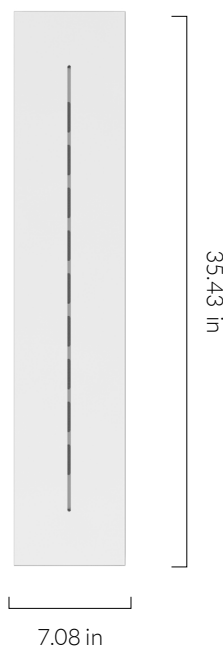

## POLAR DIAGRAM

## FIXTURE

**Type:** Pendant  
**Materials:** Oak & Brass  
**Finish:** Laquered & brushed  
**Ceiling rose dimensions:** 1.57in x 2.56in  
**Lampholder:** E26  
**Weight:** 0.888 lbs  
**Warranty:** 1 year  
**Input Voltage:** 110-120V  
**Cord:** 3 metre cord, Black fabric covered silicone  
**Luminaire:** Class II  
**Wattage:** Max 60 W

# LINEAR CEILING PLATE

tala®

SKU: POD-PLATE-LINE-NP-US-01

*Powder-coated, steel ceiling plate that fits four ceiling roses in a uniform row. Securely hooks cords into position, ensuring consistent spacing between each light.*

## FIXTURE

**Type:** Ceiling Plate  
**Materials:** Steel  
**Finish:** Matte white, powder coated  
**Warranty:** 1 years  
**Weight:** 7.30 lbs  
**Length:** 35.43in  
**Width:** 7.09in  
**Height:** 0.79in