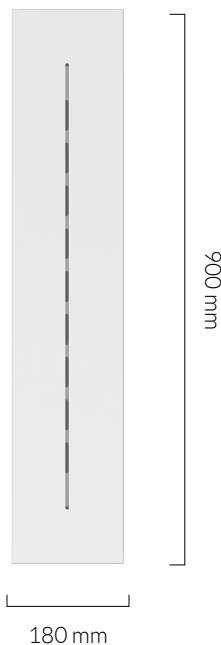

## POLAR DIAGRAM

## FIXTURE

**Type:** Pendant  
**Materials:** Oak & Brass  
**Finish:** Laquered & Brushed  
**Ceiling rose dimensions:** 80mm x 25mm  
**Lampholder:** E27  
**Weight:** 0.403 kg  
**Warranty:** 1 year  
**Input Voltage:** 220-240V  
**Cord:** 3 metre cord, Black fabric covered silicone  
**Luminaire:** Class II  
**Wattage:** Max 60 W

# LINEAR CEILING PLATE

tala®

SKU: POD-PLATE-LINE-NP-UK-01

*Powder coated, steel ceiling plate that fits four ceiling roses in a uniform row. Securely hooks cords into position, ensuring consistent spacing between each light.*

## FIXTURE

**Type:** Ceiling Plate  
**Materials:** Steel  
**Finish:** Matte white, powder coated  
**Warranty:** 1 years  
**Weight:** 3.313 kg  
**Length:** 900mm  
**Width:** 180mm  
**Height:** 20mm