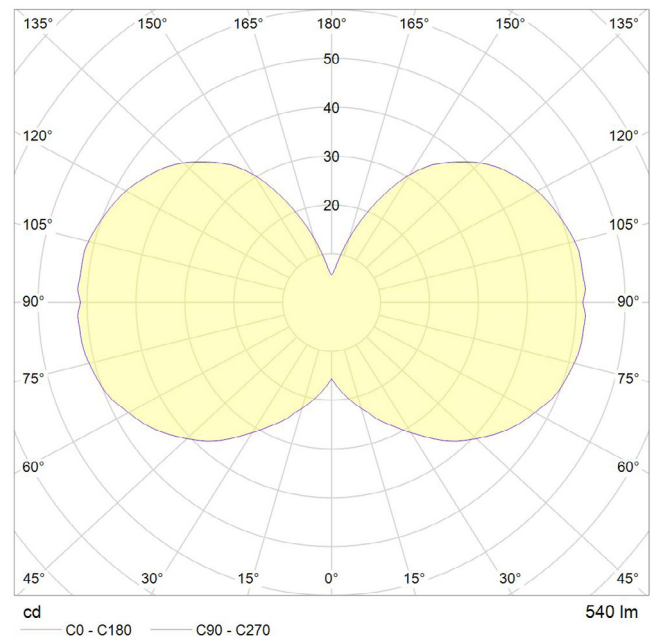

## LAMP

**Shape:** G80  
**Materials:** Brass cap, matte white glass  
**Finish:** Matte porcelain  
**Beam angle:** 360°  
**Base:** E27  
**Weight:** 0.069 kg  
**Working temperature:** -5C to 40C  
**Warm up time:** Instant  
**Warranty:** 3 years  
**Input Voltage:** 220V-240V  
**Glare control:** We use up to 8 LED filaments in our lamps. This, together with a thicker phosphor coating, reduces and controls glare, resulting in an even, more comfortable light.

## PERFORMANCE

CRI (colour rendering index)	95
Lamp lumen output	540
Luminaire circuits per watt (LM/W)	90
Lifetime (TM-21) (hours)	30,000
Colour Temperature	2700K
Power factor	0.9

## POLAR DIAGRAM

## OUTER CARTON

**Pc/ Ctn:** 50  
**Gross weight:** 6.1kg  
**Length:** 46cm  
**Width:** 46cm  
**Height:** 30cm