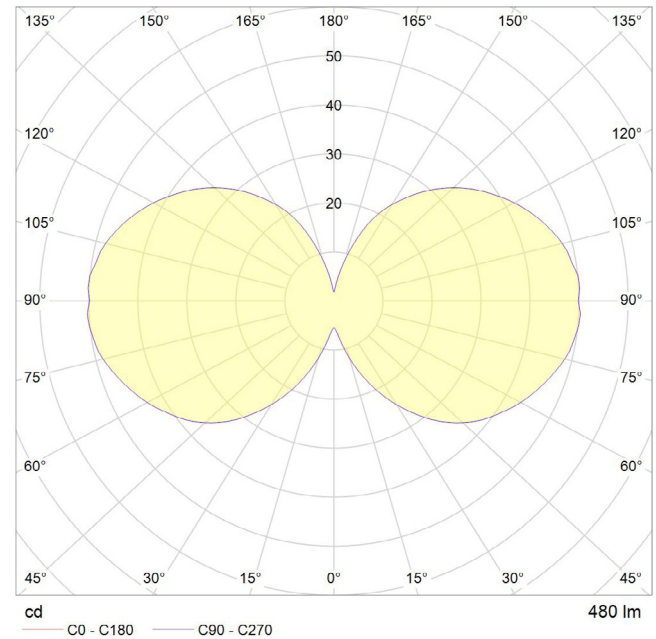

POLAR DIAGRAM

DIMMING

Dimmable: Yes
Dimming type: Trailing edge
Recommended US Dimmer: Lutron - Diva DVELV-300P-XX
(X denotes faceplate color)

A full list of compatible dimmers is available on request.

OUTER CARTON

Pc/ Ctn: 20
Gross weight: 9.48lbs
Length: 26.8in
Width: 11.0in
Height: 16.5in

IES/LDT FILE

Available upon request.

EAN US: 5060400151332