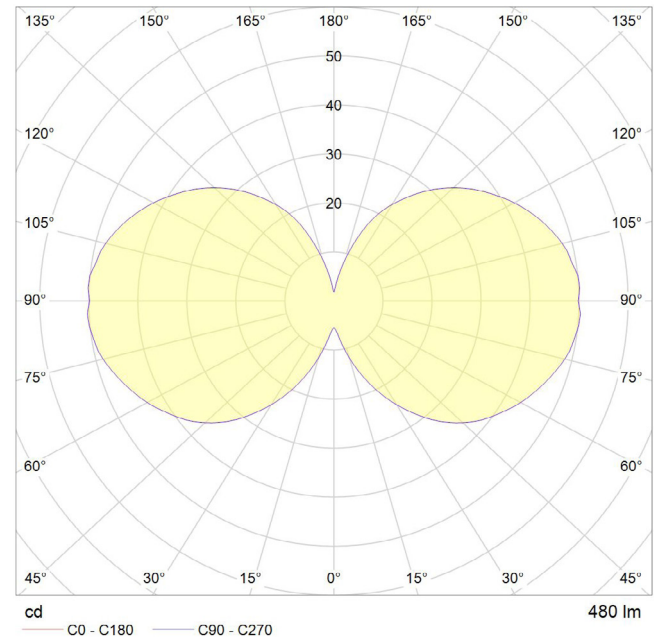

POLAR DIAGRAM

DIMMING

Dimmable: Yes
Dimming type: Trailing edge
Recommended US Dimmer: Lutron - Diva DVVELV-300P-XX
(X denotes faceplate color)

A full list of compatible dimmers is available on request.

OUTER CARTON

Pc/ Ctn: 20
Gross weight: 9.48lbs
Length: 26.8in
Width: 11.0in
Height: 16.5in

IES/LDT FILE

Available upon request.

EAN US: 5060400151332