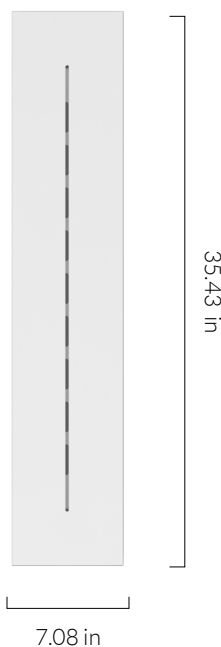

6 WATT | 480 LUMENS | 2200K

Decorative, smooth dimmable LED filament lamp. This lamp uses 6 Watts of power and achieves 480 Lumens at a CRI of 95. It has an IP54 rating.

LAMP

Shape: G40
Materials: Brass cap, glass
Finish: Iron tinted
Beam angle: 360°
Base: E26
Weight: 0.25 lbs
Working temperature: -5C to 40C
Warm up time: Instant
Warranty: 3 years
Input Voltage: 110V-120V
Glare control: We use up to 8 LED filaments in our lamps. This, together with a thicker phosphor coating, reduces and controls glare, resulting in an even, more comfortable light.

FSC-certified hardwood pendant, fitted with a braided 3 metre black kink free cord that's easily adjusted by hand. Complete with ceiling rose as standard.

FIXTURE

Type: Pendant
Materials: Oak & Brass
Finish: Laquered & brushed
Ceiling rose dimensions: 1.57in x 2.56in
Lampholder: E26
Weight: 0.888 lbs
Warranty: 1 year
Input Voltage: 110-120V
Cord: 3 metre cord, Black fabric covered silicone
Luminaire: Class II
Wattage: Max 60 W

Dimmable: Yes

BEST PAIRED WITH

1. Enno / Noma / Oblo / Oval
2. Voronoi III

OUTER CARTON

Pc/ Ctn: 8
Gross weight: 12.78 lbs
Length: 15.0in
Width: 15.0in
Height: 8.3in

EAN US: 5060400152087

LINEAR CEILING PLATE

Type: Ceiling Plate
Materials: Steel
Finish: Matte white, powder coated
Warranty: 1 years
Weight: 7.30 lbs
Length: 35.43in
Width: 7.09in
Height: 0.79in

BEST PAIRED WITH

1. Porcelain Range Bulbs
2. Feature Collection Bulbs
3. Graphite Pendant