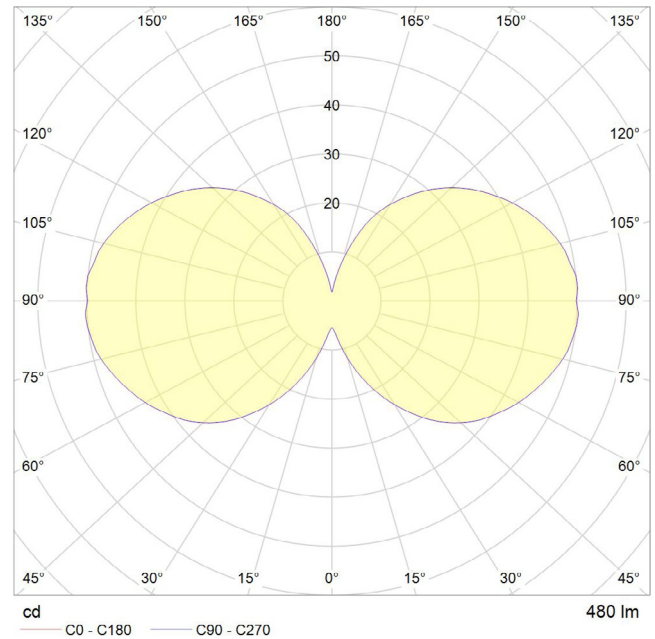

POLAR DIAGRAM

DIMMING

Dimmable: Yes
Dimming type: Trailing edge
Recommended US Dimmer: Lutron - Diva DVELV-300P-XX
(X denotes faceplate color)

A full list of compatible dimmers is available on request.

OUTER CARTON

Pc/ Ctn: 20
Gross weight: 9.48lbs
Length: 26.8in
Width: 11.0in
Height: 16.5in

IES/LDT FILE

Available upon request.

EAN US: 5060400151332