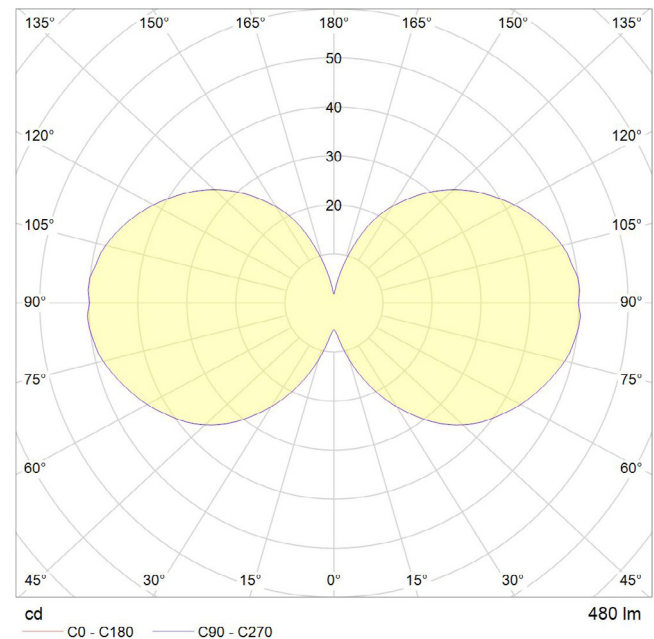

POLAR DIAGRAM

DIMMING

Dimmable: Yes
Dimming type: Trailing edge
Recommended EU Dimmer: Varilight - V-pro JXP401
(X denotes faceplate color)

A full list of compatible dimmers is available on request.

OUTER CARTON

Pc/ Ctn: 20
Gross weight: 4.3Kg
Length: 68cm
Width: 28cm
Height: 42cm

IES/LDT FILE

Available upon request.

EAN UK: 5060400151110