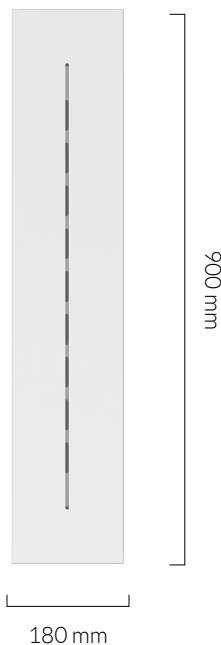

6 WATT | 480 LUMENS | 2200K

*Decorative, smooth dimmable LED filament lamp. This lamp uses 6 Watts of power and achieves 480 Lumens at a CRI of 95. It has an IP54 rating.*

LAMP

**Shape:** G125  
**Materials:** Brass cap, glass  
**Finish:** Iron tinted  
**Beam angle:** 360°  
**Base:** E27  
**Weight:** 0.114 kg  
**Working temperature:** -5C to 40C  
**Warm up time:** Instant  
**Warranty:** 3 years  
**Input Voltage:** 220V-240V  
**Glare control:** We use up to 8 LED filaments in our lamps. This, together with a thicker phosphor coating, reduces and controls glare, resulting in an even, more comfortable light.

## FIXTURE

**Type:** Pendant  
**Materials:** Brass  
**Finish:** High sheen  
**Ceiling rose dimensions:** 80mm x 25mm  
**Lampholder:** E27  
**Weight:** 0.388 kg  
**Warranty:** 1 year  
**Input Voltage:** 220-240V  
**Cord:** 3 metre cord, Black fabric covered silicone  
**Luminaire:** Class II  
**Wattage:** Max 60 W

# LINEAR CEILING PLATE

tala®

SKU: POD-PLATE-LINE-NP-UK-01

*Powder coated, steel ceiling plate that fits four ceiling roses in a uniform row. Securely hooks cords into position, ensuring consistent spacing between each light.*

## FIXTURE

**Type:** Ceiling Plate  
**Materials:** Steel  
**Finish:** Matte white, powder coated  
**Warranty:** 1 years  
**Weight:** 3.313 kg  
**Length:** 900mm  
**Width:** 180mm  
**Height:** 20mm