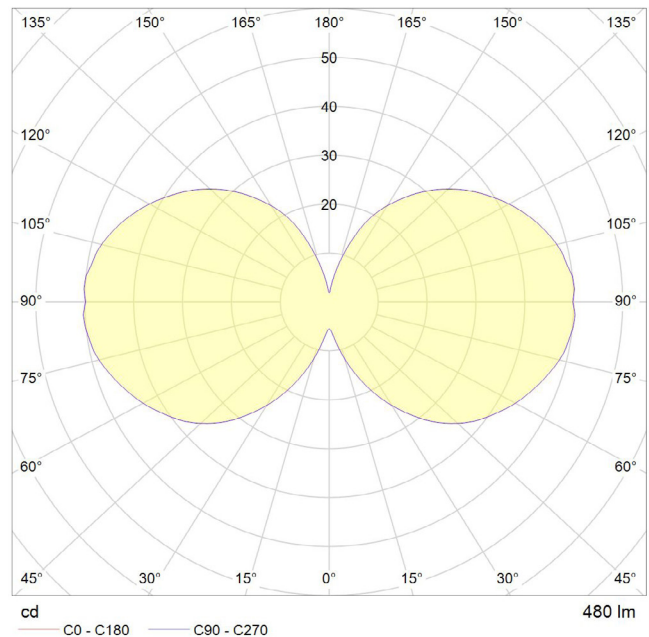

POLAR DIAGRAM

DIMMING

Dimmable: Yes
Dimming type: Trailing edge
Recommended US Dimmer: Lutron - Diva DVVELV-300P-XX
(X denotes faceplate color)

A full list of compatible dimmers is available on request.

OUTER CARTON

Pc/ Ctn: 50
Gross weight: 13.46lbs
Length: 21.3in
Width: 21.3in
Height: 12.6in

IES/LDT FILE

Available upon request.

EAN US: 5060400151301