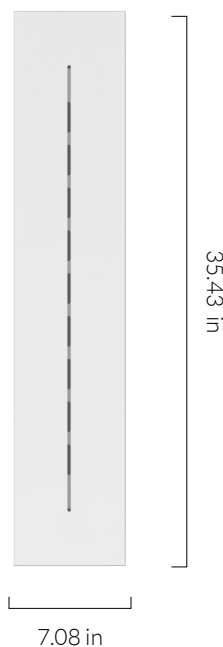

6 WATT | 480 LUMENS | 2200K

Decorative, smooth dimmable LED filament lamp. This lamp uses 6 Watts of power and achieves 480 Lumens at a CRI of 95. It has an IP54 rating.

LAMP

Shape: G30
Materials: Brass cap, glass
Finish: Clear
Beam angle: 360°
Base: E26
Weight: 0.15 lbs
Working temperature: -5C to 40C
Warm up time: Instant
Warranty: 3 years
Input Voltage: 110V-120V
Glare control: We use up to 8 LED filaments in our lamps. This, together with a thicker phosphor coating, reduces and controls glare, resulting in an even, more comfortable light.

FSC-certified hardwood pendant, fitted with a braided 3 metre black kink free cord that's easily adjusted by hand. Complete with ceiling rose as standard.

FIXTURE

Type: Pendant
Materials: Walnut & Brass
Finish: Laquered & Brushed
Ceiling rose dimensions: 1.57in x 2.56in
Lampholder: E26
Weight: 0.888 lbs
Warranty: 1 year
Input Voltage: 110-120V
Cord: 3 metre cord, Black fabric covered silicone
Luminaire: Class II
Wattage: Max 60 W

Dimmable: Yes

BEST PAIRED WITH

1. Enno / Noma / Oblo / Oval
2. Voronoi III

OUTER CARTON

Pc/ Ctn: 8
Gross weight: 12.78 lbs
Length: 15.0in
Width: 15.0in
Height: 8.3in

EAN US: 5060400152070

LINEAR CEILING PLATE

Type: Ceiling Plate
Materials: Steel
Finish: Matte white, powder coated
Warranty: 1 years
Weight: 7.30 lbs
Length: 35.43in
Width: 7.09in
Height: 0.79in

BEST PAIRED WITH

1. Porcelain Range Bulbs
2. Feature Collection Bulbs
3. Graphite Pendant