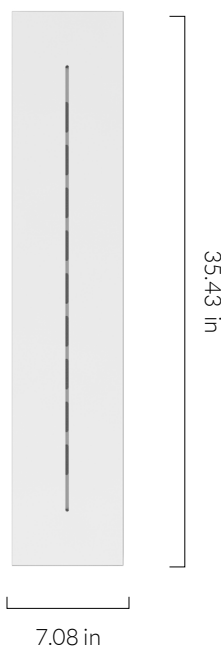

6 WATT | 480 LUMENS | 2200K

Decorative, smooth dimmable LED filament lamp. This lamp uses 6 Watts of power and achieves 480 Lumens at a CRI of 95. It has an IP54 rating.

LAMP

Shape: G30
Materials: Brass cap, glass
Finish: Clear
Beam angle: 360°
Base: E26
Weight: 0.15 lbs
Working temperature: -5C to 40C
Warm up time: Instant
Warranty: 3 years
Input Voltage: 110V-120V
Glare control: We use up to 8 LED filaments in our lamps. This, together with a thicker phosphor coating, reduces and controls glare, resulting in an even, more comfortable light.

FIXTURE

Type: Pendant
Materials: Oak & Brass
Finish: Laquered & brushed
Ceiling rose dimensions: 1.57in x 2.56in
Lampholder: E26
Weight: 0.888 lbs
Warranty: 1 year
Input Voltage: 110-120V
Cord: 3 metre cord, Black fabric covered silicone
Luminaire: Class II
Wattage: Max 60 W

Pc/ Ctn: 8
Gross weight: 12.78 lbs
Length: 15.0in
Width: 15.0in
Height: 8.3in

EAN US: 5060400152087

LINEAR CEILING PLATE

tala®

SKU: POD-PLATE-LINE-NP-US-01

Powder-coated, steel ceiling plate that fits four ceiling roses in a uniform row. Securely hooks cords into position, ensuring consistent spacing between each light.

FIXTURE

Type: Ceiling Plate
Materials: Steel
Finish: Matte white, powder coated
Warranty: 1 years
Weight: 7.30 lbs
Length: 35.43in
Width: 7.09in
Height: 0.79in

BEST PAIRED WITH

1. Porcelain Range Bulbs
2. Feature Collection Bulbs
3. Graphite Pendant