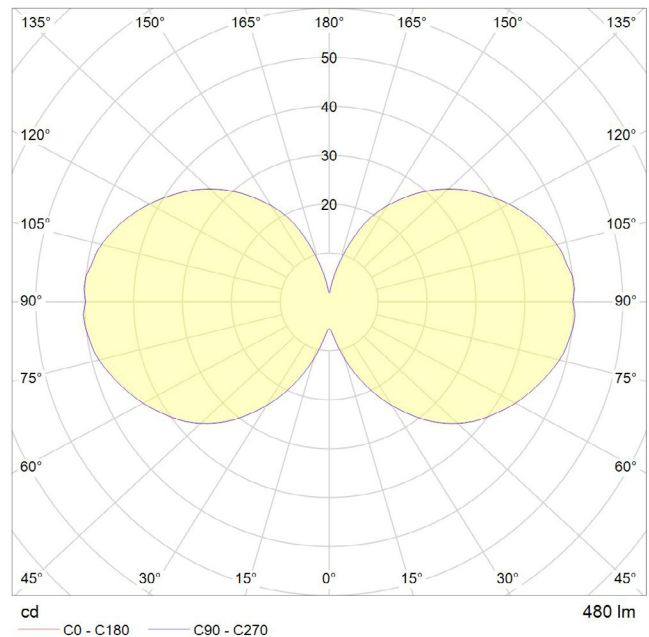

POLAR DIAGRAM

DIMMING

Dimmable: Yes
Dimming type: Trailing edge
Recommended US Dimmer: Lutron - Diva DVELV-300P-XX
(X denotes faceplate color)

A full list of compatible dimmers is available on request.

OUTER CARTON

Pc/ Ctn: 50
Gross weight: 13.46lbs
Length: 21.3in
Width: 21.3in
Height: 12.6in

IES/LDT FILE

Available upon request.

EAN US: 5060400151301