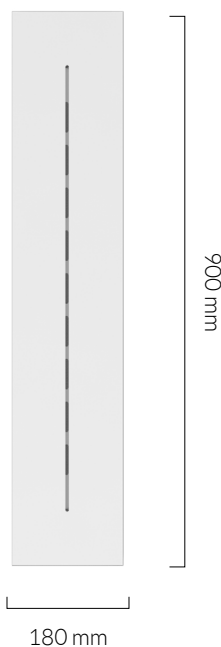

6 WATT | 480 LUMENS | 2200K

Decorative, smooth dimmable LED filament lamp. This lamp uses 6 Watts of power and achieves 480 Lumens at a CRI of 95. It has an IP54 rating.

LAMP

Shape: G95
Materials: Brass cap, glass
Finish: Clear
Beam angle: 360°
Base: E27
Weight: 0.069 kg
Working temperature: -5C to 40C
Warm up time: Instant
Warranty: 3 years
Input Voltage: 220V-240V
Glare control: We use up to 8 LED filaments in our lamps. This, together with a thicker phosphor coating, reduces and controls glare, resulting in an even, more comfortable light.

FIXTURE

Type: Pendant
Materials: Oak & Brass
Finish: Laquered & Brushed
Ceiling rose dimensions: 80mm x 25mm
Lampholder: E27
Weight: 0.403 kg
Warranty: 1 year
Input Voltage: 220-240V
Cord: 3 metre cord, Black fabric covered silicone
Luminaire: Class II
Wattage: Max 60 W

Pc/ Ctn: 8
Gross weight: 5.7kg
Length: 33.5cm
Width: 33.5cm
Height: 23.5cm

EAN UK: 5060400151561

LINEAR CEILING PLATE

tala®

SKU: POD-PLATE-LINE-NP-UK-01

Powder coated, steel ceiling plate that fits four ceiling roses in a uniform row. Securely hooks cords into position, ensuring consistent spacing between each light.

FIXTURE

Type: Ceiling Plate
Materials: Steel
Finish: Matte white, powder coated
Warranty: 1 years
Weight: 3.313 kg
Length: 900mm
Width: 180mm
Height: 20mm

BEST PAIRED WITH

1. Porcelain Range Bulbs
2. Feature Collection Bulbs
3. Graphite Pendant