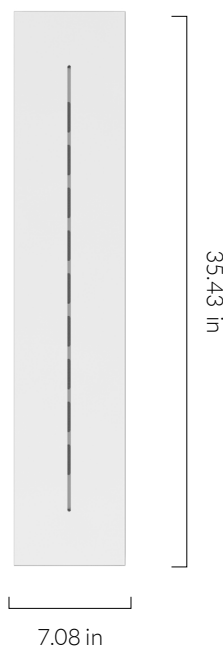

6 WATT | 480 LUMENS | 2200K

Decorative, smooth dimmable LED filament lamp. This lamp uses 6 Watts of power and achieves 480 Lumens at a CRI of 95. It has an IP54 rating.

LAMP

Shape: G30
Materials: Brass cap, glass
Finish: Clear
Beam angle: 360°
Base: E26
Weight: 0.15 lbs
Working temperature: -5C to 40C
Warm up time: Instant
Warranty: 3 years
Input Voltage: 110V-120V
Glare control: We use up to 8 LED filaments in our lamps. This, together with a thicker phosphor coating, reduces and controls glare, resulting in an even, more comfortable light.

Fully milled, solid brass pendant with high sheen polished finish. Fitted with a braided 3 metre black kink free cord, that's easily adjusted by hand. Complete with ceiling rose as standard.

FIXTURE

Type: Pendant
Materials: Brass
Finish: Polished
Ceiling rose dimensions: 1.57in x 2.56in
Lampholder: E26
Weight: 0.855 lbs
Warranty: 1 year
Input Voltage: 110-120V
Cord: 3 metre cord, Black fabric covered silicone
Luminaire: Class II
Wattage: Max 60 W

Dimmable: Yes

BEST PAIRED WITH

1. Design collection bulbs
2. Feature collection bulbs

OUTER CARTON

Pc/ Ctn: 8
Gross weight: 11.9 lbs
Length: 15in
Width: 15in
Height: 8.3in

EAN US: 5060400151622

LINEAR CEILING PLATE

Type: Ceiling Plate
Materials: Steel
Finish: Matte white, powder coated
Warranty: 1 years
Weight: 7.30 lbs
Length: 35.43in
Width: 7.09in
Height: 0.79in

BEST PAIRED WITH

1. Porcelain Range Bulbs
2. Feature Collection Bulbs
3. Graphite Pendant