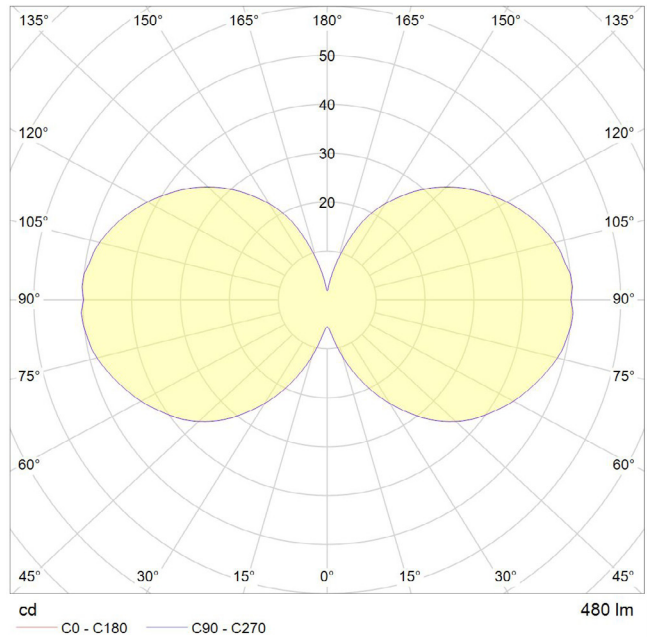

POLAR DIAGRAM

DIMMING

Dimmable: Yes
Dimming type: Trailing edge
Recommended US Dimmer: Lutron - Diva DVVELV-300P-XX
(X denotes faceplate color)

A full list of compatible dimmers is available on request.

OUTER CARTON

Pc/ Ctn: 50
Gross weight: 13.46lbs
Length: 21.3in
Width: 21.3in
Height: 12.6in

IES/LDT FILE

Available upon request.

EAN US: 5060400151301