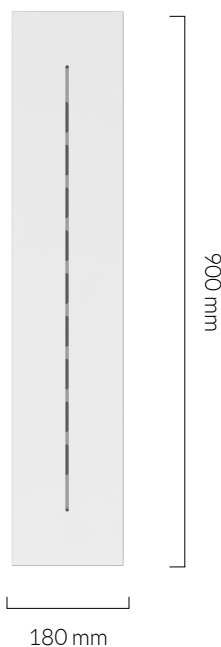

LINEAR CEILING PLATE

tala®

SKU: POD-PLATE-LINE-NP-UK-01

Powder coated, steel ceiling plate that fits four ceiling roses in a uniform row. Securely hooks cords into position, ensuring consistent spacing between each light.

FIXTURE

Type: Ceiling Plate
Materials: Steel
Finish: Matte white, powder coated
Warranty: 1 years
Weight: 3.313 kg
Length: 900mm
Width: 180mm
Height: 20mm

BEST PAIRED WITH

1. Porcelain Range Bulbs
2. Feature Collection Bulbs
3. Graphite Pendant

EAN UK: 50604001511431

IP20