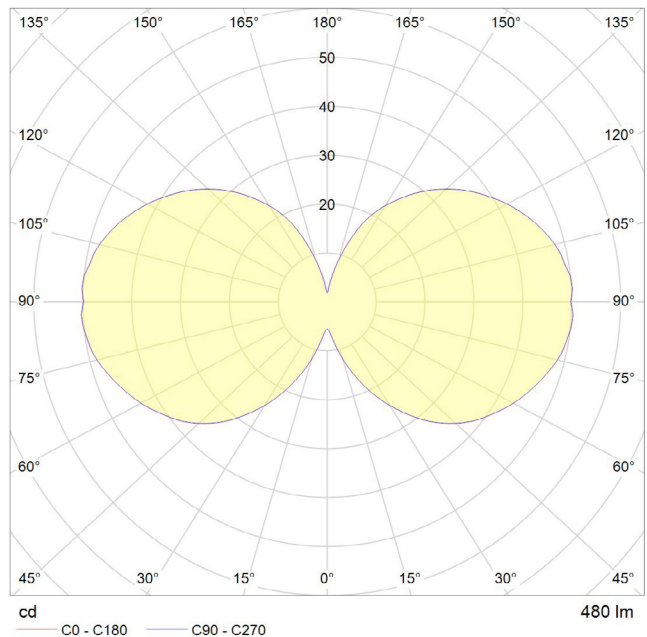

POLAR DIAGRAM

DIMMING

Dimmable: Yes
Dimming type: Trailing edge
Recommended EU Dimmer: Varilight - V-pro JXP401
(X denotes faceplate color)

A full list of compatible dimmers is available on request.

OUTER CARTON

Pc/ Ctn: 50
Gross weight: 6.1Kg
Length: 54cm
Width: 54cm
Height: 32cm

IES/LDT FILE

Available upon request.

EAN UK: 5060400151059