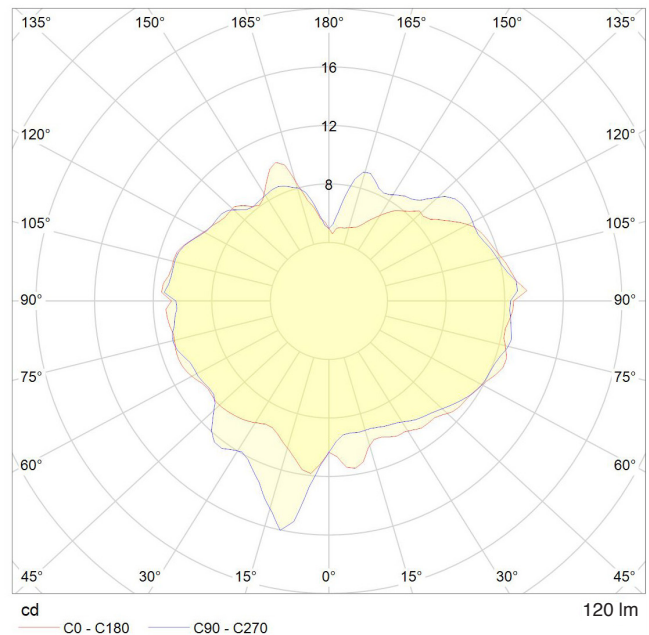

### DIMENSIONS:

**LINEAR PLATE:**

800mm x 130mm x 25mm  
(Width x Length)

**PENDANT:**

40mm x 79mm  
(Width x Length)

**CABLE LENGTH:**

3000 mm  
(Length)

SKU CODE: LP-WHT-BP-01-EU

## PERFORMANCE

CRI (colour rendering index)	95
Lamp lumen output	150
Luminaire circuits per watt (LM/W)	40
Lifetime (TM-21) (hours)	15,000
Colour Temperature	2200K
Power factor	0.9

## POLAR DIAGRAM