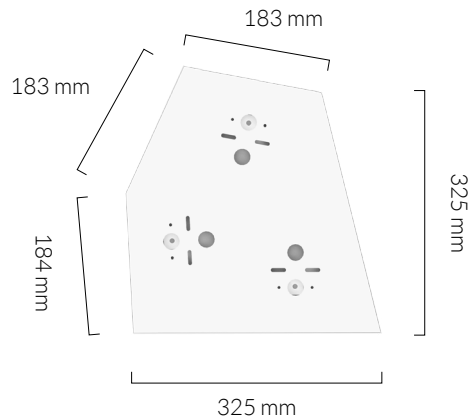

Pc/ Ctn: 4
Gross weight: 6.4kg
Length: 50.5cm
Width: 44cm
Height: 50cm

IES/LDT FILE

Available upon request.

EAN UK: 5060400152148

WALNUT KNUCKLE PENDANT

tala®

SKU: WALT-KP-01

FSC-certified hardwood pendant, fitted with a braided 3 metre black kink free cord that's easily adjusted by hand. Complete with ceiling rose as standard.

FIXTURE

Type: Pendant
Materials: Walnut & Brass
Finish: Laquered & Brushed
Ceiling rose dimensions: 80mm x 25mm
Lampholder: E27
Weight: 0.403 kg
Warranty: 1 year
Input Voltage: 220-240V
Cord: 3 metre cord, Black fabric covered silicone
Luminaire: Class II
Wattage: Max 60 W

Pc/ Ctn: 8
Gross weight: 5.7kg
Length: 33.5cm
Width: 33.5cm
Height: 23.5cm

EAN UK: 5060400151554

VORONOI CEILING PLATE

tala®

SKU: POD-PLATE-VORN-NP-UK-01

*Powder coated, steel ceiling plate that fits three ceiling roses in cluster arrangements.
Designed to tessellate in different configurations of multiple units.*

FIXTURE

Type: Ceiling Plate
Materials: Steel
Finish: Matte white, powder coated
Warranty: 1 years
Weight: 0.965 kg
Length: 350mm
Width: 334mm
Height: 40mm

BEST PAIRED WITH

1. Voronoi I
2. Voronoi II
3. Voronoi III
4. Brass/Walnut Pendant