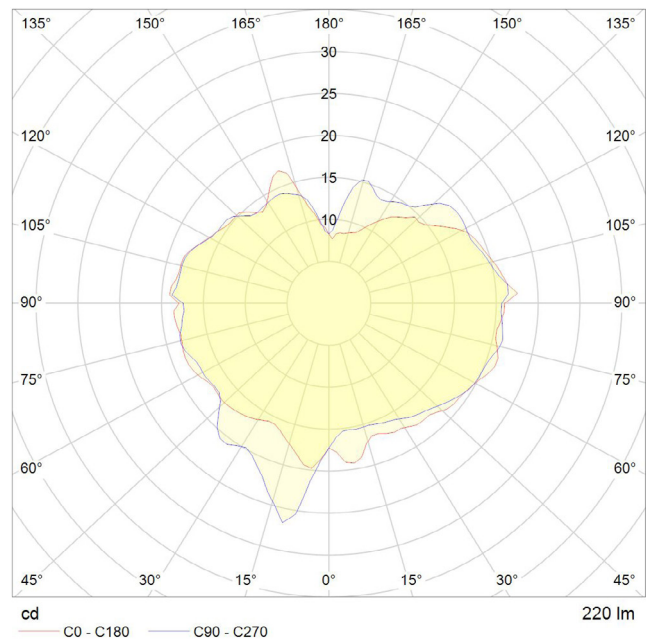

POLAR DIAGRAM

DIMMING

Dimmable: Yes
Dimming type: Trailing edge
Recommended US Dimmer: Lutron - Diva DVVELV-300P-XX
(X denotes faceplate color)

A full list of compatible dimmers is available on request.

OUTER CARTON

Pc/ Ctn: 2
Gross weight: 14.5lbs
Length: 19.8in
Width: 17.3in
Height: 19.6in

IES/LDT FILE

Available upon request.

EAN US: 5060400151592