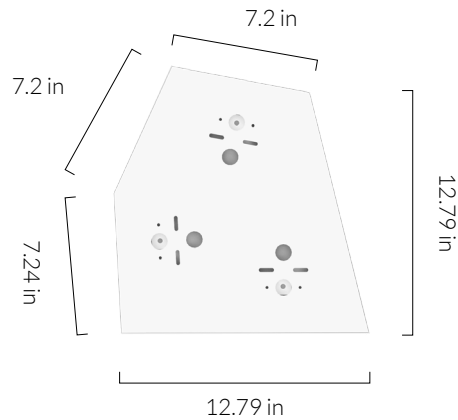

Pc/ Ctn: 2
Gross weight: 14.5lbs
Length: 19.8in
Width: 17.3in
Height: 19.6in

IES/LDT FILE

Available upon request.

EAN US: 5060400151592

OAK KNUCKLE PENDANT

SKU: OAK-KP-01-US

tala®

FSC-certified hardwood pendant, fitted with a braided 3 metre black kink free cord that's easily adjusted by hand. Complete with ceiling rose as standard.

FIXTURE

Type: Pendant
Materials: Oak & Brass
Finish: Laquered & brushed
Ceiling rose dimensions: 80mm x 25mm
Lampholder: E26
Weight: 0.888 lbs
Warranty: 1 year
Input Voltage: 110-120V
Cord: 3 metre cord, Black fabric covered silicone
Luminaire: Class II
Wattage: Max 60 W

Pc/ Ctn: 8
Gross weight: 12.78 lbs
Length: 15.0in
Width: 15.0in
Height: 8.3in

EAN US: 5060400152087

VORONOI CEILING PLATE

tala®

SKU: POD-PLATE-VORN-NP-US-01

*Powder coated, steel ceiling plate that fits three ceiling roses in cluster arrangements.
Designed to tessellate in different configurations of multiple units.*

FIXTURE

Type: Ceiling Plate
Materials: Steel
Finish: Matte white, powder coated
Warranty: 1 years
Weight: 2.13 lbs
Length: 12.78in
Width: 13.15in
Height: 1.57in

BEST PAIRED WITH

1. Voronoi I
2. Voronoi II
3. Voronoi III
4. Brass/Walnut Pendant